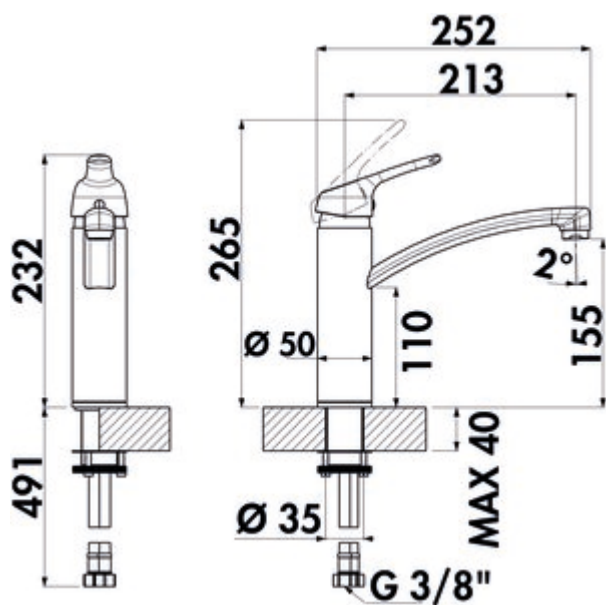

LINEA Fuoco 1

Product number: 5011320

Configuration: chrome, high pressure

Configuration options

- 5011320 | chrome, high pressure
- 5011321 | chrome, low pressure
- 5011322 | stainless steel finish, high pressure
- 5011323 | stainless steel finish, low pressure
- 5011326 | black matt, high pressure
- 5011327 | black matt, low pressure

- ✓ Sink faucet
- ✓ high pressure
- ✓ Swivelling

Single lever mixer. With swivelling outlet, laminar aerator and ceramic cartridge.

— swivel range 360°

— drill Ø 35 mm

— corresponds to the German and European drinking water regulation/directive

BELGAQUA

[more infos...](#)

Technical data

Article type	Sink faucet	Factory customer service	No
Brand	LINEA	Type of fitting	Single lever faucet
Number of handles	1	Operating pressure	high pressure
Total installation height	232 mm	Width	50 mm
Outreach	213 mm	Material	brass
Outlet	Swivelling	Worktop thickness	40 mm
Discharge height	155 mm	Number of tap holes	1
Operating mode	Lever	Cartridge size	35 mm
Drilling diameter	35 mm	Spring-guided hose shower	No
Handle position	top	Angle of inclination of aerator	2 °
Manufacturer's warranty	5 years manufacturer's warranty (except on wearing parts) 10-year after-sales guarantee on spare parts Your claim to customer service during the warranty period will be settled individually by agreement.	Connection type	G 3/8" F
Cartridge with ceramic sealing discs	Yes	Connection size	DN 15
Swivel range outlet	360°	Connection hoses	600 mm