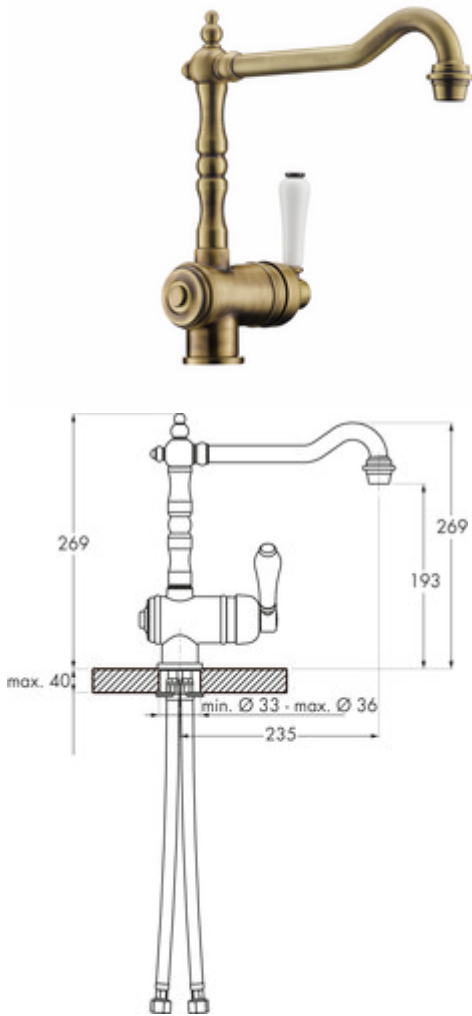

LINEA Passato 2

Product number: 5011236

Configuration: antique brass, high pressure

Configuration options

5011235 | chrome, high pressure

5011236 | antique brass, high pressure

5011237 | oxidized silver, high pressure

- ✓ Sink faucet
- ✓ high pressure
- ✓ Swivelling

Single lever faucet. With swivelling outlet, side lever in white and ceramic cartridge.

— swivel range 360°

— drill Ø 35 mm

— corresponds to the German and European drinking water regulation/directive

BELGAQUA

[more infos...](#)

Technical data

Article type	Sink faucet	Factory customer service	No
Brand	LINEA	Type of fitting	Single lever faucet
Number of handles	1	Operating pressure	high pressure
Total installation height	269 mm	Material	brass
Outreach	235 mm	Worktop thickness	40 mm
Outlet	Swivelling	Number of tap holes	1
Discharge height	193 mm	Cartridge size	40 mm
Operating mode	Lever	Spring-guided hose shower	No
Drilling diameter	35 mm	Minimum distance wall to centre tap hole	20 mm
Handle position	right	Connection type	G 3/8" F
Manufacturer's warranty	5 years manufacturer's warranty (except on wearing parts) 10-year after-sales guarantee on spare parts Your claim to customer service during the warranty period will be settled individually by agreement.	Connection size	DN 15
Cartridge with ceramic sealing discs	Yes	Connection hoses	450 mm
Swivel range outlet	360°		