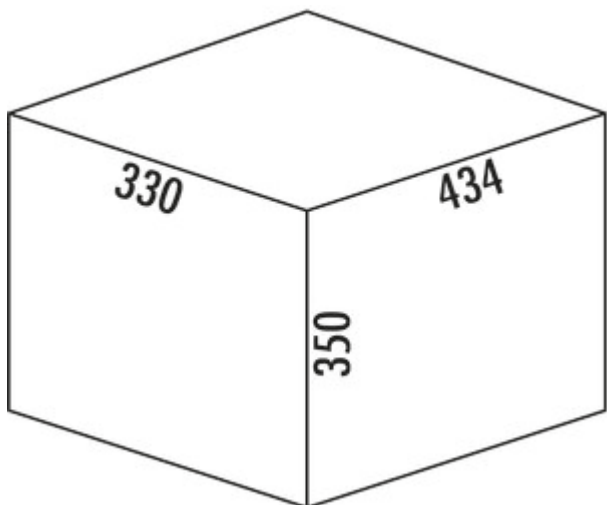

## Tandem S 2

Product number: 8011217

Configuration: light grey

### Configuration options

8011217 | light grey

- ✓ Pull-out technology for rotating doors
- ✓ full pull-out
- ✓ 30 l
- waste capacity 30 (1 x 12/1 x 18) liters
- technology: full pull-out
- fitting: cabinet bottom
- the ideal space saver with an installation height of only 350 mm and an installation depth of 330 mm

### Technical data

|                    |                         |                            |  |
|--------------------|-------------------------|----------------------------|--|
| Article type       | Waste collection system | Lid type(s)                | Complete lid                           |
| Width              | 434 mm                  | Number of containers       | 2                                      |
| Mounting/Fixing    | cabinet bottom          | Opening technology         | full pull-out                          |
| Cabinet width      | 500 mm                  | Total volume               | 30 l                                   |
| Shape              | angular                 | Volume/content container 1 | 12 l                                   |
| Material container | plastic                 | Volume/content container 2 | 18 l                                   |
| Colour total cover | light grey              | Design                     | Pull-out technology for rotating doors |
| Cover              | Yes                     | Volume/Content container   | 12/18                                  |