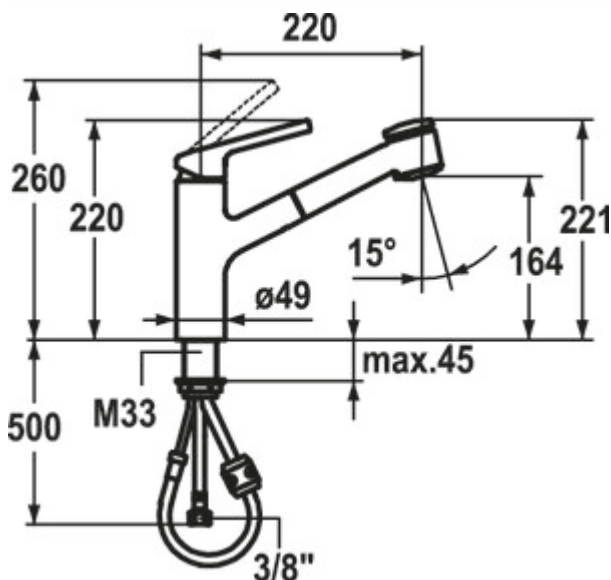

KWC Luna K2

Product number: 5022243

Configuration: chrome, high pressure

Configuration options

5022243 | chrome, high pressure

5022245 | black matt, high pressure

5022246 | chrome, low pressure

- ✓ Sink faucet
- ✓ high pressure
- ✓ with swivelling/pull-out

Single lever faucet. With swivelling/pull-out hose with shower head (can be switched to stream or shower) and ceramic cartridge.

- swivel range 130°
- drill Ø 35 mm

BELGAQUA

**KERAMISCHE
DICHTUNG**
[more infos...](#)

Technical data

Article type	Sink faucet	Swivel range outlet	130°
Brand	KWC	Type of fitting	Single lever faucet
Number of handles	1	Operating pressure	high pressure
Total installation height	220 mm	Width	49 mm
Outreach	220 mm	Material	Zamak (zinc die-cast)
Outlet	with swivelling/pull-out	Worktop thickness	45 mm
Discharge height	164 mm	Number of tap holes	1
Operating mode	Lever	Convertible jet/shower	Yes
Drilling diameter	35 mm	Angle of inclination of aerator	15 °
Handle position	top	Temperature adjustable	Yes
Cartridge with ceramic sealing discs	Yes		