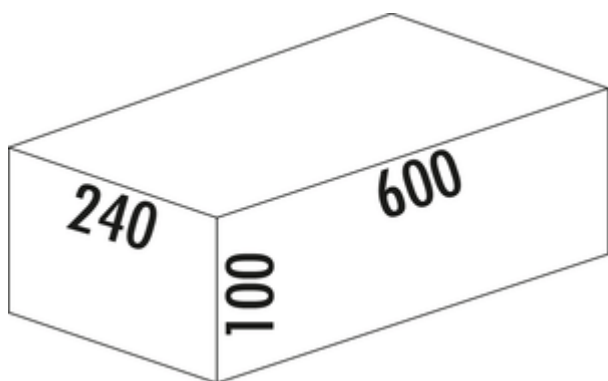

## Cox Base-Board® 600

Product number: 8012361

Configuration: silver

### Configuration options

8012361 | silver

8013361 | anthracite

- ✓ Front pull-out system
- ✓ full pull-out
- ✓ 3.9 l
- H 100 mm
- guide rail depth 470 mm
- uniform design to Cox® Base
- technology: full pull-out
- fitting: cabinet wall
- **with soft retraction and damping**
- 1 x 2.7 l and 1 x 1.2 l storage boxes and 4 brackets included

### Technical data

Article type	Drawer	Total volume	3.9 l
Height	100 mm	Volume/content container 1	2,7 l
Width	240 mm	Volume/content container 2	1,2 l
Mounting/Fixing	cabinet wall	Soft closing	Yes
Installation_height_list	100 mm	Design	Front pull-out system
Cabinet width	600 mm	Volume/Content container	2,7/1,2
Shape	angular	Number of containers in additional drawer	2
Installation depth	240 mm	Guide rail depth	470 mm
Material container	plastic	Volume/capacity drawer container 1	2.7 l
Cover	No	Volume/capacity drawer container 2	1,2 l
Number of containers	2	Locking mechanism	With damper
Opening technology	full pull-out		

**Customer drawing:**

**Material:**

**Dimensions:** 562 (height), 486 (width), 168 (depth)

**Product Name:** Cox Base Board 600

**Article Number:** 8012361