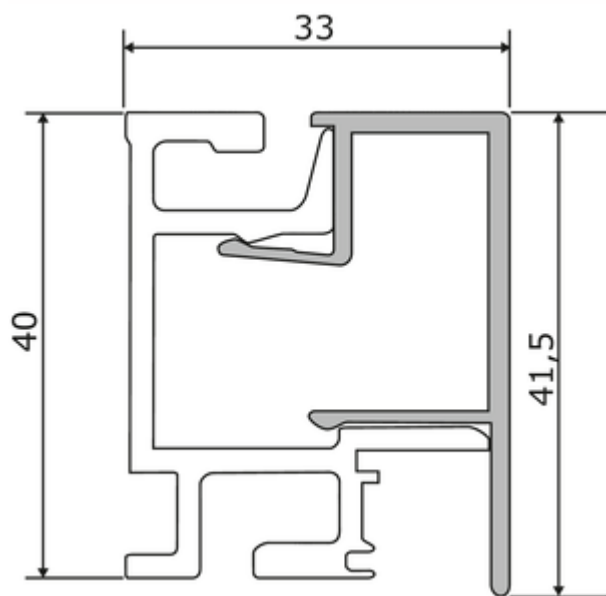

Linero MosaiQ profile strips set-1

Product number: 8045204

Configuration: L 1500 mm, black matt

Configuration options

8045001 | L 600 mm, stainless steel coloured
 8045002 | L 900 mm, stainless steel coloured
 8045003 | L 1200 mm, stainless steel coloured
 8045004 | L 1500 mm, stainless steel coloured
 8045201 | L 600 mm, black matt
 8045202 | L 900 mm, black matt
 8045203 | L 1200 mm, black matt
 8045204 | L 1500 mm, black matt

- ✓ Rail system
- ✓ Material: aluminium
- ✓ straight

Rail system. Aluminium.

Set consisting of:

- 1 aluminium profile strip (41.5 x 33 mm, H x D)
- 2 end pieces, 1 connector plus screws and dowels

[more infos...](#)

Technical data

Article type	Rail system	Mounting/Fixing	Screw fastening
Height	41,5 mm	Shape	straight
Width	1.500 mm	Consisting of	1 aluminium profile strip (41.5 x 33 mm, H x D) 2 end pieces 1 connector plus screws and dowels
Material	aluminium		