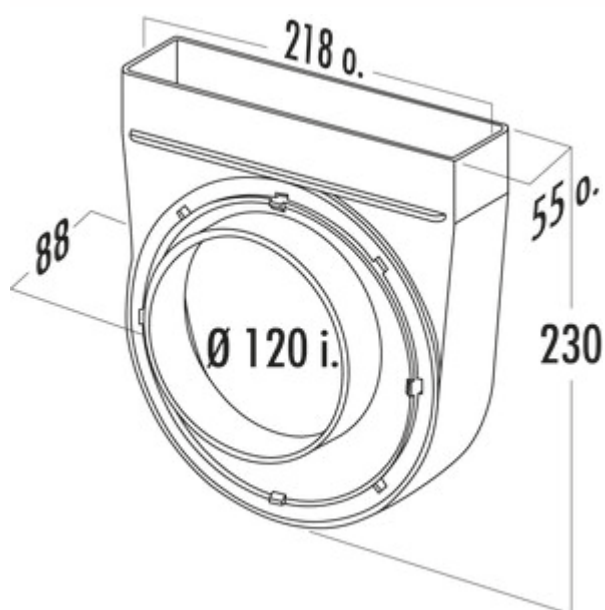

## T-UR-EX 125 deflector 90°, eccentric

Product number: 4021086

Configuration: white

### Configuration options

4021086 | white

- ✓ Connecting element
- ✓ Plug-in system for subsequent gluing

For 125-gauge hood connection with adjustable, eccentric connector piece for hood outlets too close to the wall.

- connector Ø 120 mm
- connector depth 14 mm

[more infos...](#)

### Technical data

Article type	Connecting element	Support depth	14 mm
Height	230 mm	Connection diameter	125 mm
Width	218 mm	System dimension	125
Properties	Adjustable	Output drive	round
Mounting/Fixing	Plug-in system for subsequent gluing	Ventilation system	COMPAIR top
Shape	round		