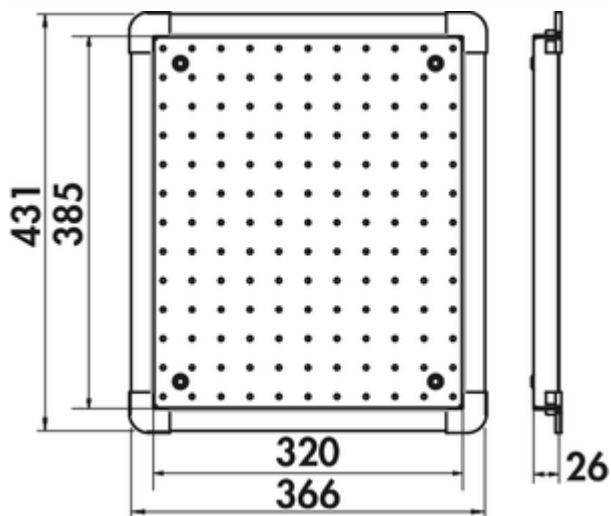

Drip tray large

Product number: 1013044
 Configuration: stainless steel

Configuration options
 1013044 | stainless steel

- ✓ Accessory
- ✓ Width: 366 mm
- ✓ Depth: 431 mm
- 366 mm x 431 mm (W x D)

[more infos...](#)

Technical data

Article type	Accessory	Material	stainless steel
Width	366 mm		