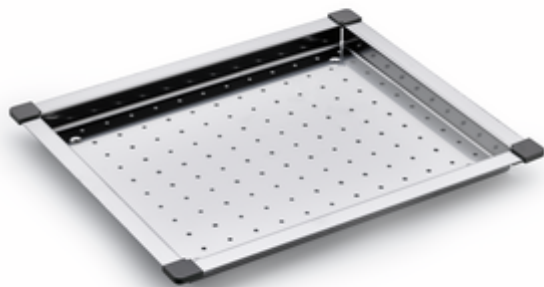

Drip tray large

Product number: 1013044
 Configuration: stainless steel

Configuration options
 1013044 | stainless steel

- ✓ Accessory
- ✓ Width: 366 mm
- ✓ Depth: 431 mm
- 366 mm x 431 mm (W x D)

[more infos...](#)

Technical data

Article type	Accessory	Material	stainless steel
Width	366 mm		