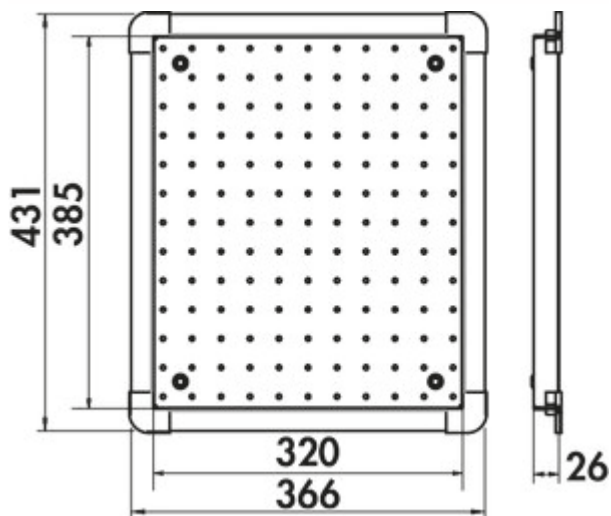

Drip tray large

Product number: 1013044
 Configuration: stainless steel

Configuration options
 1013044 | stainless steel

- ✓ Accessory
- ✓ Width: 366 mm
- ✓ Depth: 431 mm
- 366 mm x 431 mm (W x D)

[more infos...](#)

Technical data

Article type	Accessory	Material	stainless steel
Width	366 mm		