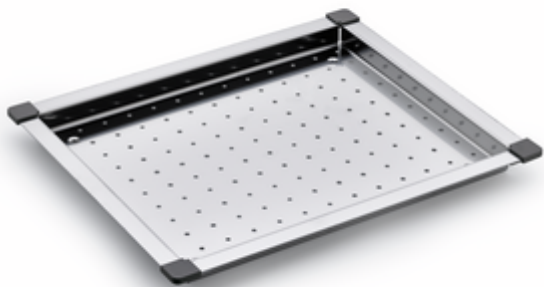

Drip tray large

Product number: 1013044
 Configuration: stainless steel

Configuration options
 1013044 | stainless steel

- ✓ Accessory
- ✓ Width: 366 mm
- ✓ Depth: 431 mm
- 366 mm x 431 mm (W x D)

[more infos...](#)

Technical data

Article type	Accessory	Material	stainless steel
Width	366 mm		