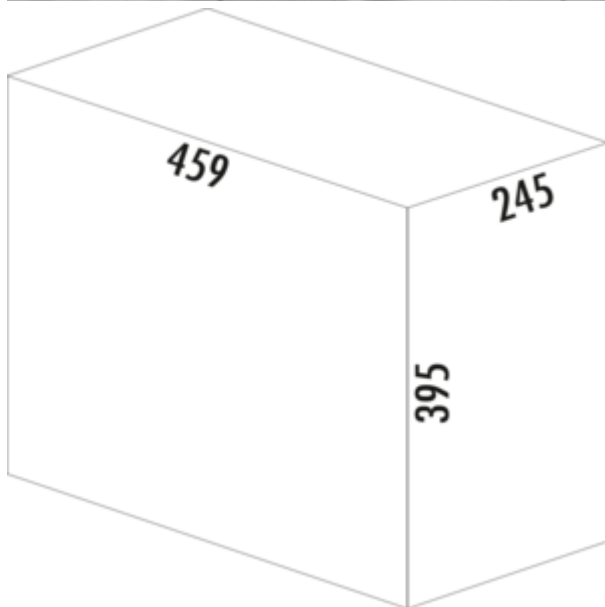

Cleaning agent pullout Carry

Product number: 8011023

Configuration: light grey

Configuration options

8011023 | light grey

- ✓ Pull-out technology for rotating doors
- ✓ full pull-out
- ✓ Utensil drawer

Mobile and flexible pull-out.

Also for combination with waste separation systems in cabinets from 600 mm.

[more infos...](#)

Technical data

Article type	Utensil drawer	Material container	plastic
Height	395 mm	Opening technology	full pull-out
Width	245 mm	Soft closing	Yes
Mounting/Fixing	cabinet bottom	Design	Pull-out technology for rotating doors
Cabinet width	400 mm	Locking mechanism	With damper
Shape	angular		