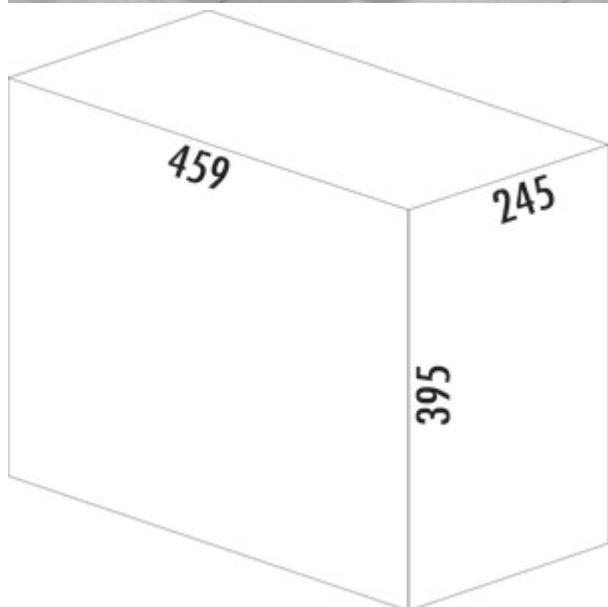

Cleaning agent pullout Carry

Product number: 8011023
 Configuration: light grey

Configuration options

8011023 | light grey

- ✓ Pull-out technology for rotating doors
- ✓ full pull-out
- ✓ Utensil drawer

Mobile and flexible pull-out.

— simple floor mounting

Also for combination with waste separation systems in cabinets from 600 mm.

[more infos...](#)

Technical data

Article type	Utensil drawer	Material container	plastic
Width	245 mm	Opening technology	full pull-out
Mounting/Fixing	cabinet bottom	Soft closing	Yes
Cabinet width	400 mm	Design	Pull-out technology for rotating doors
Shape	angular		