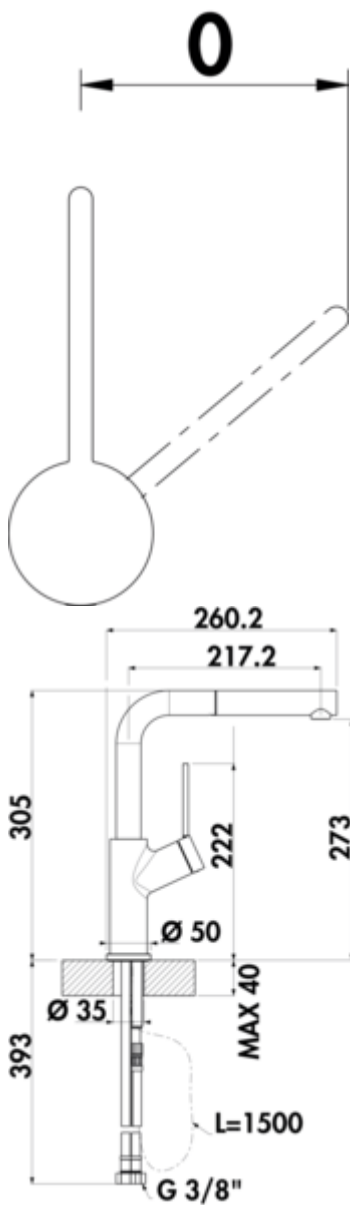

LINEA Mio 4

Product number: 5011312

Configuration: chrome, high-pressure

Configuration options

5011312 | chrome, high-pressure

- ✓ Sink faucet
- ✓ high pressure
- ✓ with swivelling/pull-out

Single lever mixer. With **swivelling/pull-out** outlet, side lever and ceramic cartridge.

— swivel range 360°

— drill Ø 35 mm

— corresponds to the German and European drinking water regulation/directive

[more infos...](#)

Technical data

Article type	Sink faucet	Swivel range outlet	360°
Brand	LINEA	Type of fitting	Single lever faucet
Number of handles	1	Operating pressure	high pressure
Total installation height	305 mm	Width	50 mm
Height	305 mm	Material	brass
Outreach	217,2 mm	Worktop thickness	40 mm
Outlet	with swivelling/pull-out	Number of tap holes	1
Discharge height	273 mm	Cartridge size	35 mm
Operating mode	Lever	Connection type	G 3/8" F
Drilling diameter	35 mm	Connection size	DN 15
Handle position	side lever	Connection hoses	450 mm
Cartridge with ceramic sealing discs	Yes		