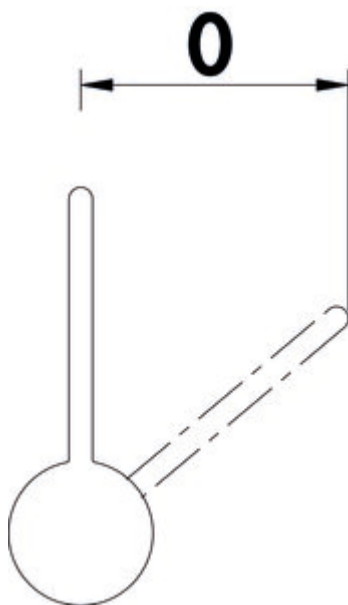

LINEA Mio 4

Product number: 5011312

Configuration: chrome, high-pressure

Configuration options

5011312 | chrome, high-pressure

5011314 | black matt, high pressure

5011315 | stainless steel finish, high pressure

- ✓ Sink faucet
- ✓ high pressure
- ✓ Swivelling

Single lever mixer. With swivelling/pull-out outlet, side lever and ceramic cartridge.

— swivel range 360°

— drill Ø 35 mm

— corresponds to the German and European drinking water regulation/directive

[more infos...](#)

Technical data

Article type	Sink faucet	Factory customer service	No
Brand	LINEA	Type of fitting	Single lever faucet
Number of handles	1	Operating pressure	high pressure
Total installation height	305 mm	Width	50 mm
Outreach	217,2 mm	Material	brass
Outlet	Swivelling Extractable	Worktop thickness	40 mm
Discharge height	273 mm	Number of tap holes	1
Operating mode	Lever	Cartridge size	35 mm
Drilling diameter	35 mm	Spring-guided hose shower	No
Handle position	right	Connection type	G 3/8" F
Manufacturer's warranty	5 years manufacturer's warranty (except on wearing parts) 10-year after-sales guarantee on spare parts Your claim to customer service during the warranty period will be settled individually by agreement.	Connection size	DN 15
Cartridge with ceramic sealing discs	Yes	Connection hoses	450 mm
Swivel range outlet	360°		