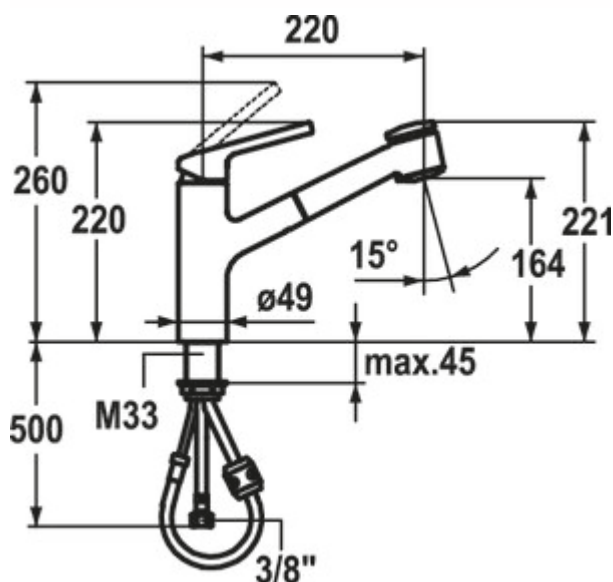

KWC Luna K2

Product number: 5022245

Configuration: black matt, high pressure

Configuration options

5022243 | chrome, high pressure

5022245 | black matt, high pressure

5022246 | chrome, low pressure

- ✓ Sink faucet
- ✓ high pressure
- ✓ with swivelling/pull-out

Single lever faucet. With swivelling/pull-out hose with shower head (can be switched to stream or shower) and ceramic cartridge.

— swivel range 130°

— drill Ø 35 mm

BELGAQUA

**KERAMISCHE
DICHTUNG**

[more infos...](#)

Technical data

Article type	Sink faucet	Swivel range outlet	130°
Brand	KWC	Type of fitting	Single lever faucet
Number of handles	1	Operating pressure	high pressure
Total installation height	220 mm	Width	49 mm
Outreach	220 mm	Material	Zamak (zinc die-cast)
Outlet	with swivelling/pull-out	Surface/coating	powder coated
Discharge height	164 mm	Worktop thickness	45 mm
Operating mode	Lever	Number of tap holes	1
Drilling diameter	35 mm	Convertible jet/shower	Yes
Handle position	top	Angle of inclination of aerator	15 °
Cartridge with ceramic sealing discs	Yes	Temperature adjustable	Yes

Dimensional sketch (PDF)