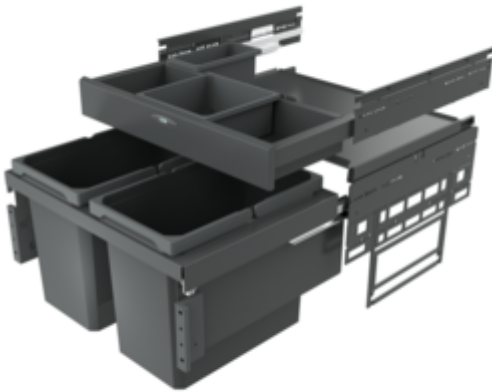

Cox® Base 360 S/600-2 with Base-Board

Product number: 8013373

Configuration: anthracite, H 460 mm

Configuration options

8012373 | light grey, H 460 mm

8013373 | anthracite, H 460 mm

- ✓ Front pull-out system with additional drawer
- ✓ full pull-out
- ✓ 44 l
- guide rail depth 470 mm
- waste capacity 44 (2 x 22) l
- technology: full pull-out
- fitting: cabinet wall and front panel
- for 16/19 mm side walls
- **with soft retraction and damping**
- 1 x 2.7 l and 1 x 1.2 l storage boxes and 4 brackets included

[more infos...](#)

Technical data

Article type	Waste collection system	Total volume	44 l
Height	460 mm	Volume/content container 1	22 l
Width	600 mm	Volume/content container 2	22 l
Mounting/Fixing	cabinet wall front panel	Soft closing	Yes
Installation_height_list	460 mm	Design	Front pull-out system with additional drawer
Cabinet width	600 mm	Volume/Content container	22/22
Shape	angular	Number of containers in additional drawer	2
For sidewall thickness	16/19 mm	Guide rail depth	470 mm
Installation depth	400 mm	Volume/capacity drawer container 1	2.7 l
Material container	plastic	Volume/capacity drawer container 2	1,2 l
Number of containers	2	Locking mechanism	With damper
Opening technology	full pull-out		

Spare Parts

8012322	Cox® system container, Single bucket, light grey, 22 liters
8012363	Storage box, Utensil box, dark grey, 1.2 liters
8010146	Complete lid, Accessory, silver
8012362	Storage box, Utensil box, dark grey, 2.7 liters
8012364	Bracket for storage box, Accessory, silver
8013322	Cox® system container, Single bucket, anthracite, 22 liters
8013362	Storage box, Utensil box, anthracite, 2.7 liters
8013363	Storage box, Utensil box, anthracite, 1.2 liters