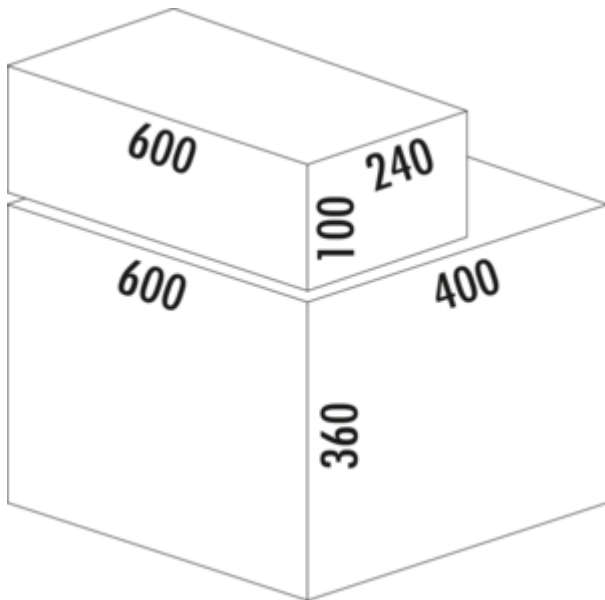

Cox® Base 360 S/600-2 with Base-Board

Product number: 8013373

Configuration: anthracite, H 460 mm

Configuration options

8012373 | light grey, H 460 mm

8013373 | anthracite, H 460 mm

- ✓ Front pull-out system with additional drawer
- ✓ full pull-out
- ✓ 44 l
- guide rail depth 470 mm
- waste capacity 44 (2 x 22) l
- technology: full pull-out
- fitting: cabinet wall and front panel
- for 16/19 mm side walls
- **with soft retraction and damping**
- 1 x 2.7 l and 1 x 1.2 l storage boxes and 4 brackets included

[more infos...](#)

Technical data

Article type	Waste collection system	Total volume	44 l
Height	460 mm	Volume/content container 1	22 l
Width	600 mm	Volume/content container 2	22 l
Mounting/Fixing	cabinet wall front panel	Soft closing	Yes
Installation_height_list	460 mm	Design	Front pull-out system with additional drawer
Cabinet width	600 mm	Volume/Content container	22/22
Shape	angular	Number of containers in additional drawer	2
For sidewall thickness	16/19 mm	Guide rail depth	470 mm
Installation depth	400 mm	Volume/capacity drawer container 1	2.7 l
Material container	plastic	Volume/capacity drawer container 2	1,2 l
Number of containers	2	Locking mechanism	With damper
Opening technology	full pull-out		