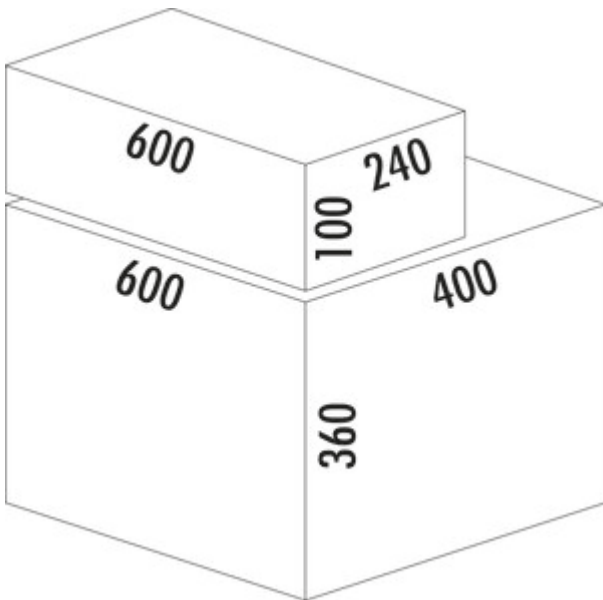

Cox[®] Base 360 S/600-2 with Base-Board

Product number: 8013373

Configuration: anthracite, H 460 mm

Configuration options

8012373 | light grey, H 460 mm

8013373 | anthracite, H 460 mm

- ✓ Front pull-out system with additional drawer
- ✓ full pull-out
- ✓ 44 l
- guide rail depth 470 mm
- waste capacity 44 (2 x 22) liters
- technology: full pull-out
- fitting: cabinet wall and front panel
- with soft retraction and damping
- 1 x 2.7 l and 1 x 1.2 l storage boxes and 4 brackets included

[more infos...](#)

Technical data

Article type	Waste collection system	Volume/content container 1	22 l
Height	460 mm	Volume/content container 2	22 l
Width	600 mm	Soft closing	Yes
CE marking on the product	No	Design	Front pull-out system with additional drawer
Mounting/Fixing	cabinet wall front panel	Volume/Content container	22/22
Cabinet width	600 mm	Number of containers in additional drawer	2
Shape	angular	Guide rail depth	470 mm
Material container	plastic	Volume/capacity drawer container 1	2.7 l
Number of containers	2	Volume/capacity drawer container 2	1,2 l
Opening technology	full pull-out	Locking mechanism	With damper
Total volume	44 l		