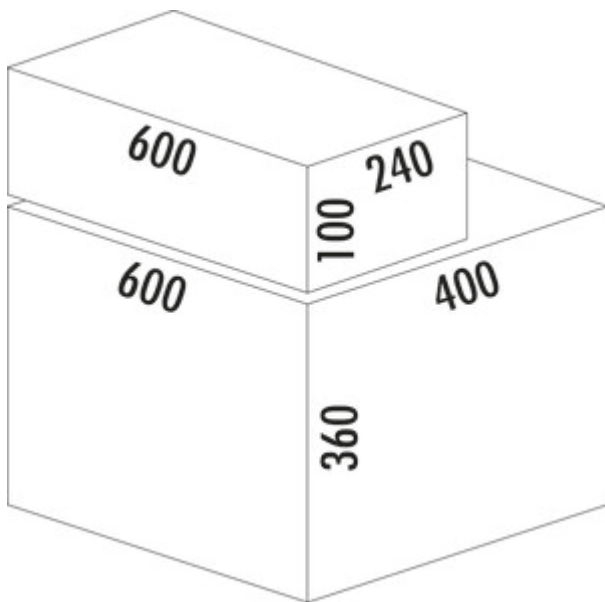

Cox[®] Base 360 S/600-2 with Base-Board

Product number: 8013373

Configuration: anthracite, H 460 mm

Configuration options

8012373 | light grey, H 460 mm

8013373 | anthracite, H 460 mm

- ✓ Front pull-out system with additional drawer
- ✓ full pull-out
- ✓ 44 l
- guide rail depth 470 mm
- waste capacity 44 (2 x 22) liters
- technology: full pull-out
- fitting: cabinet wall and front panel
- with soft retraction and damping
- 1 x 2.7 l and 1 x 1.2 l storage boxes and 4 brackets included

[more infos...](#)

Technical data

Article type	Waste collection system	Volume/content container 1	22 l
Width	600 mm	Volume/content container 2	22 l
CE marking on the product	No	Soft closing	Yes
Mounting/Fixing	cabinet wall front panel	Design	Front pull-out system with additional drawer
Cabinet width	600 mm	Volume/Content container	22/22
Shape	angular	Number of containers in additional drawer	2
Material container	plastic	Guide rail depth	470 mm
Number of containers	2	Volume/capacity drawer container 1	2.7 l
Opening technology	full pull-out	Volume/capacity drawer container 2	1,2 l
Total volume	44 l	Locking mechanism	With damper