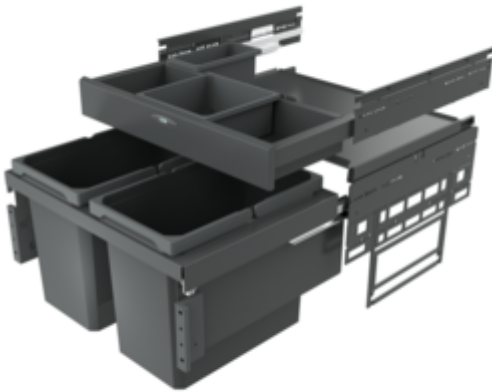

Cox[®] Base 360 S/600-2 with Base-Board

Product number: 8013373

Configuration: anthracite, H 460 mm

Configuration options

8012373 | light grey, H 460 mm

8013373 | anthracite, H 460 mm

- ✓ Front pull-out system with additional drawer
- ✓ full pull-out
- ✓ 44 l
- guide rail depth 470 mm
- waste capacity 44 (2 x 22) liters
- technology: full pull-out
- fitting: cabinet wall and front panel
- with soft retraction and damping
- 1 x 2.7 l and 1 x 1.2 l storage boxes and 4 brackets included

[more infos...](#)

Technical data

Article type	Waste collection system	Volume/content container 1	22 l
Width	600 mm	Volume/content container 2	22 l
CE marking on the product	No	Soft closing	Yes
Mounting/Fixing	cabinet wall front panel	Design	Front pull-out system with additional drawer
Cabinet width	600 mm	Volume/Content container	22/22
Shape	angular	Number of containers in additional drawer	2
Material container	plastic	Guide rail depth	470 mm
Number of containers	2	Volume/capacity drawer container 1	2.7 l
Opening technology	full pull-out	Volume/capacity drawer container 2	1,2 l
Total volume	44 l	Locking mechanism	With damper

Accessories

8012368	Cox Cick-E® 600, Accessory, W 600 mm, dark grey/chrome matt
8012367	Cox Cick®, Accessory, dark grey/chrome matt
8012362	Storage box, Utensil box, dark grey, 2.7 liters
8012363	Storage box, Utensil box, dark grey, 1.2 liters
8013362	Storage box, Utensil box, anthracite, 2.7 liters
8013363	Storage box, Utensil box, anthracite, 1.2 liters
8012364	Bracket for storage box, Accessory, silver

Spare Parts

8012322	Cox® system container, Single bucket, light grey, 22 liters
8012363	Storage box, Utensil box, dark grey, 1.2 liters
8010146	Complete lid, Accessory, silver
8012362	Storage box, Utensil box, dark grey, 2.7 liters
8012364	Bracket for storage box, Accessory, silver
8013322	Cox® system container, Single bucket, anthracite, 22 liters