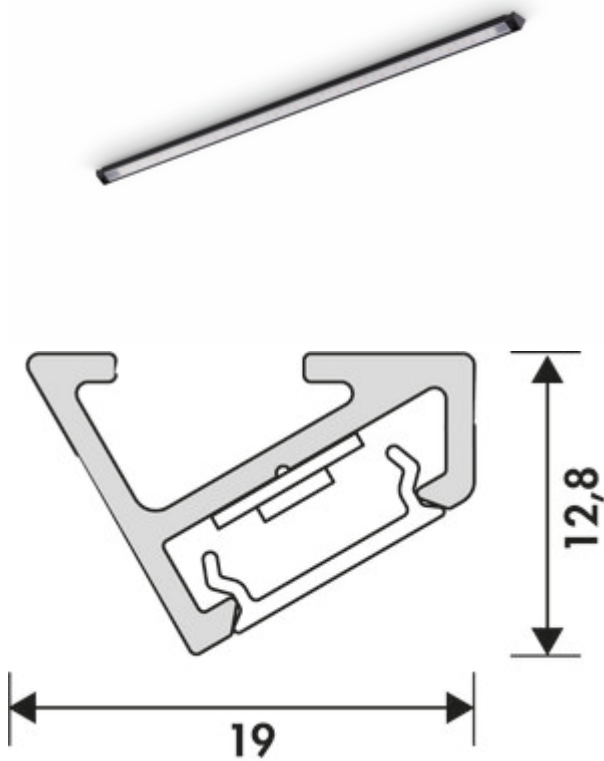

Vidula colour change LED

Product number: 7061224

Configuration: L 2600 mm, black matt

Configuration options

7061223 | L 2600 mm, stainless steel coloured
 7061224 | L 2600 mm, black matt
 7061294 | L 1500 mm, stainless steel coloured
 7061295 | L 1500 mm, black matt
 7061308 | L 600 mm, stainless steel coloured
 7061309 | L 600 mm, black matt
 7061310 | L 900 mm, stainless steel coloured
 7061311 | L 900 mm, black matt
 7061312 | L 1200 mm, stainless steel coloured
 7061313 | L 1200 mm, black matt

- 12 watts per meter
- continuous control of the light colour from 2700 K warm white to 6500 K cold white
- max. 92 lumen/watt at 6000 K cold white
- LED strip loose, not used in profile from a length of 1500 mm
- can be shortened every 25 mm
- 2000 mm two-sided supply line from a length of 1500 mm
- 2 end caps enclosed loose, from a length of 1500 mm 4 end caps
- connection to 12 V converter with colour change control
- LIC LED system compatible

This product contains a light source of energy efficiency class G.

More information about the LIC/MEC LED system

[more infos...](#)

Technical data

Article type	Luminaire	Housing colour	black matt
Width	2.600 mm	Colour temperature	2700 K warm white to 6500 K cold white
Energy efficiency class	G	Colour temperature adjustable	stepless
Transformer / converter required	Yes, must be ordered separately	LIC system compatible	Yes
Mounting/Fixing	Base unit installation (wall unit/shelf)	Illuminant type	LED
Material housing	aluminium	Replaceable illuminant	Yes
Switch	No	Light yield	max. 92 lumen/watt at 6000 K cold white
Shortenability	may be shortened every 25 mm	Connection	On both sides
Shape	angular	Material cover	plastic
Length of the supply line (primary)	2.000 mm	Design	Under-cabinet/niche light linear light
More parts	incl. 4 end caps	Power per metre	12 watts
Illuminant included	Yes		