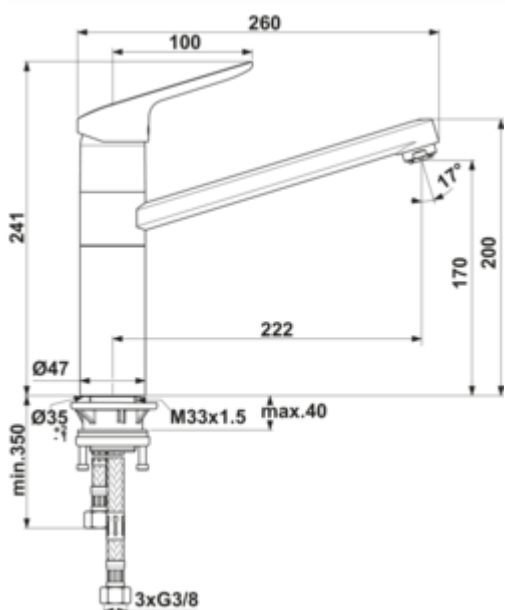

### Configuration options

5024164 | chrome, high pressure

5024165 | chrome, low pressure

- ✓ Sink faucet
- ✓ low pressure
- ✓ with swivelling outlet

Single lever faucet. With swivelling outlet and ceramic cartridge.

— swivel range 360°

— drill Ø 35 mm

German  
Engineering

[more infos...](#)

### Technical data

Article type	Sink faucet	Cartridge with ceramic sealing discs	Yes
Brand	Ideal Standard	Swivel range outlet	360°
Number of handles	1	Type of fitting	Single lever faucet
Total installation height	241 mm	Operating pressure	low pressure
Height	241 mm	Width	47 mm
Outreach	222 mm	Material	brass
Outlet	with swivelling outlet	Worktop thickness	40 mm
Discharge height	171 mm	Number of tap holes	1
Operating mode	Lever	Temperature limiter/scald protection	Yes
Drilling diameter	35 mm	Angle of inclination of aerator	17 °
Handle position	top	Flow rate at 3 bar (cold)	6 l/min
Lever length	101 mm		