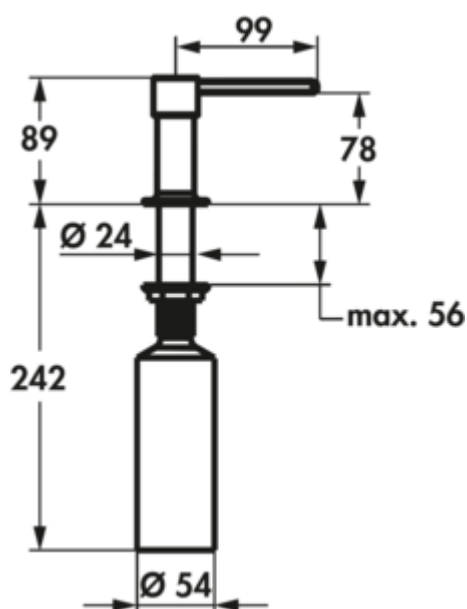

KWC Detergent dispenser Classic Style

Product number: 5022295

Configuration: black matt

Configuration options

5022294 | chrome

5022295 | black matt

✓ Detergent dispenser

✓ 0,3 l

✓ KWC

Detergent dispenser. Capacity 300 ml. Filled from above.

— drill Ø 26 mm

[more infos...](#)

Technical data

Article type	Detergent dispenser	Drilling diameter	26 mm
Brand	KWC	Width	24 mm
Total installation height	89 mm	Volume/Content	0,3 l
Height	89 mm	Worktop thickness	56 mm
Outreach	99 mm	Filling from above	Yes
Discharge height	78 mm		