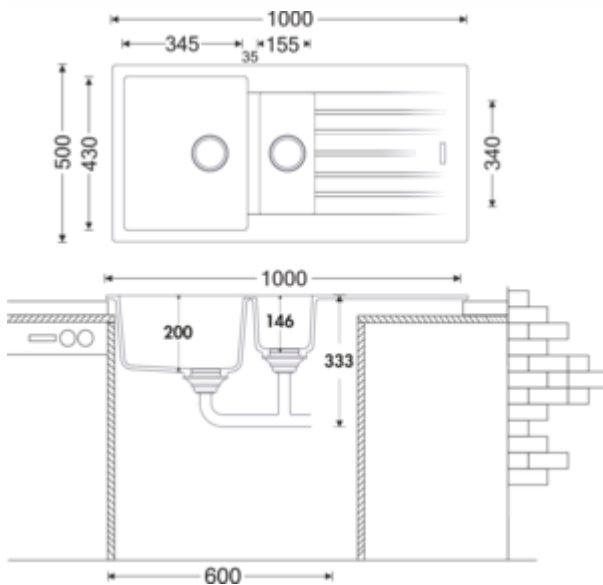

Angola 150

Product number: 1106012

Configuration: granite espresso

Configuration options

- 1106011 | granite nero
- 1106012 | granite espresso
- 1106013 | granite metallico
- 1106015 | granite magnolia
- 1106016 | granite concrete
- 1106017 | granite lava
- 1106018 | granite nero assoluto

- ✓ Built-in sink
- ✓ Composite
- ✓ Eccentric set, chrome-plated

Built-in sink. Composite, with draining surface and half sink, reversible. 3½" basket strainer valve flush with rotational excenter fitting, chrome-plated. Half sink closeable.

- both sides drilled through
- suitable for worktop thicknesses from 22 mm to 44 mm
- cut-out dimensions ca. 980 x 480 mm
- **without half sink insert**
- can also be used in combination with hot water fittings (+/-100 °C)

[more infos...](#)

Technical data

Article type	Sink	Depth main sink	430 mm
Width	1.000 mm	Maximum worktop material thickness	44 mm
Material	Composite	Material thickness worktop minimum	22 mm
Cabinet width	600 mm	Number of tap holes	1
Suitable for	can also be used in combination with hot water fittings (+/-100 °C)	Armature bench	Yes
Cut-out dimension	approx. 980 x 480 mm	Number of holes	2
Excenter fitting	Eccentric set, chrome-plated	Note fitting bore	pre-drilled
Valve type	3½" basket strainer valve flush	Arrangement sinks	Reversible
Overflow	Overflow in the main basin	Number of sinks	1 main sink and 1 half sink
Installation variant	Built-in sink	Number of overflow points	1
Height half sink	146 mm	Draining board	With ribbed draining surface
Wide half sink	155 mm	Garnish actuation	Chrome-plated rotary eccentric
Deep half sink	340 mm	half sink	Yes half sink closeable without half sink insert
Main sink width	345 mm		

Spare Parts

1106061	Rotational excenter fitting, Drain fittings, 3½" basket strainer valve flush, for Angola 150