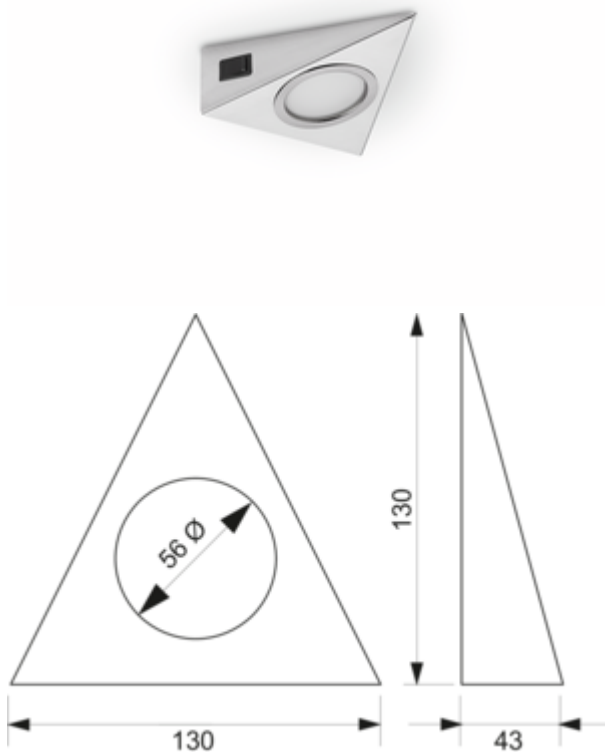

Razzo 1 LED

Product number: 7064021

Configuration: single lamp with switch

Configuration options

7064021 | single lamp with switch

- ✓ Under-cabinet/niche light
- ✓ 4000 K neutral white
- ✓ 2 watts

Lamp mounted from below. **Stainless steel body**, illumination without visible LED points.

Individual lamp without or with switch

- 2 watts, 350 mA, **4000 K** neutral white
- 70 lumen/watt
- 150 mm supply line, 2000 mm connection line with mini-plug-in system
- additional 2000 mm supply line for individual lamp with switch

Set 2, 3, 5 with switch consisting of:

- 1, 2 or 4 individual lamps without switch (7064020)
- 1 individual lamp with switch (7064021)
- 1 LED converter 19 (7064005)
- may be extended to 6 lamps

This product contains a light source of energy efficiency class F.

[more infos...](#)

Technical data

Article type	Luminaire	Length of the supply line (primary)	150 mm
Height	43 mm	Illuminant included	Yes
Width	130 mm	Housing colour	Stainless steel
Energy efficiency class	F	Colour temperature	4000 K neutral white
Transformer / converter required	Yes, must be ordered separately	Plug-in system	with mini plug-in system
Protection class	III	Illuminant type	LED
Mounting/Fixing	Base unit installation (wall unit/shelf)	Replaceable illuminant	No
Material housing	stainless steel	Light yield	70 lumen/watt
Length of connection cable (secondary)	2.000 mm	Homogeneous light field without visible LED points	Yes
Certification	GS CE	Design	Under-cabinet/niche light
Switch	Yes	Illuminant power	2 watts
Shape	triangular		

Spare Parts

7064015	Replacement built-in lamp, Luminaire, 4000 K neutral white