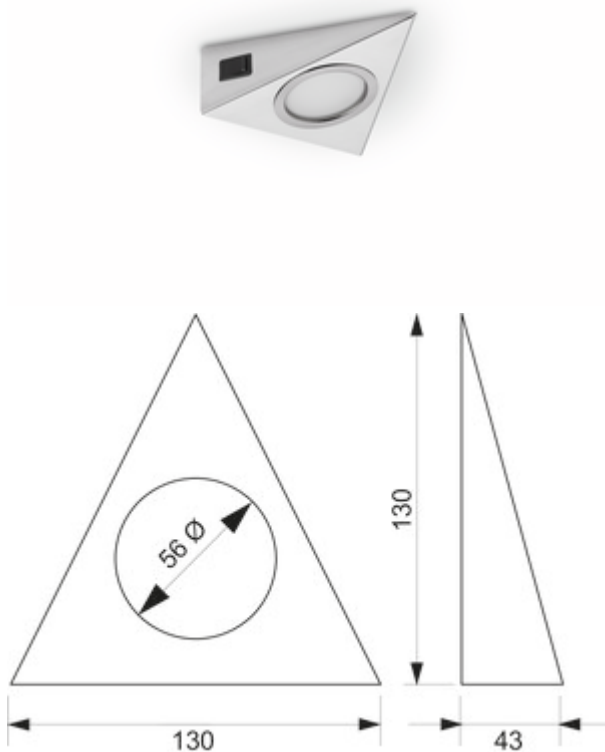

Razzo 1 LED

Product number: 7064021

Configuration: single lamp with switch

Configuration options

7064021 | single lamp with switch

- ✓ Under-cabinet/niche light
- ✓ 4000 K neutral white
- ✓ 2 watts

Lamp mounted from below. Stainless steel body, illumination without visible LED points.

Individual lamp without or with switch

- 2 watts, 350 mA, 4000 K neutral white
- 70 lumen/watt
- 150 mm supply line, 2000 mm connection line with mini-plug-in system
- additional 2000 mm supply line for individual lamp with switch

Set 2, 3, 5 with switch consisting of:

- 1, 2 or 4 individual lamps without switch (7064020)
- 1 individual lamp with switch (7064021)
- 1 LED converter 19 (7064005)
- may be extended to 6 lamps

This product contains a light source of energy efficiency class F.

[more infos...](#)

Technical data

Article type	Luminaire	Length of the supply line (primary)	150 mm
Width	130 mm	Illuminant included	Yes
Energy efficiency class	F	Housing colour	Stainless steel
Transformer / converter required	Yes, must be ordered separately	Colour temperature	4000 K neutral white
Protection class	III	Plug-in system	with mini plug-in system
Mounting/Fixing	Base unit installation (wall unit/ shelf)	Illuminant type	LED
Material housing	stainless steel	Replaceable illuminant	No
Length of connection cable (secondary)	2.000 mm	Light yield	70 lumen/watt
Certification	GS CE	Homogeneous light field without visible LED points	Yes
Switch	Yes	Design	Under-cabinet/niche light
Shape	triangular	Illuminant power	2 watts

Accessories

7062056	LED connection line 1, Connecting element, black, L 2000 mm
7064015	Replacement built-in lamp, Luminaire, 4000 K neutral white