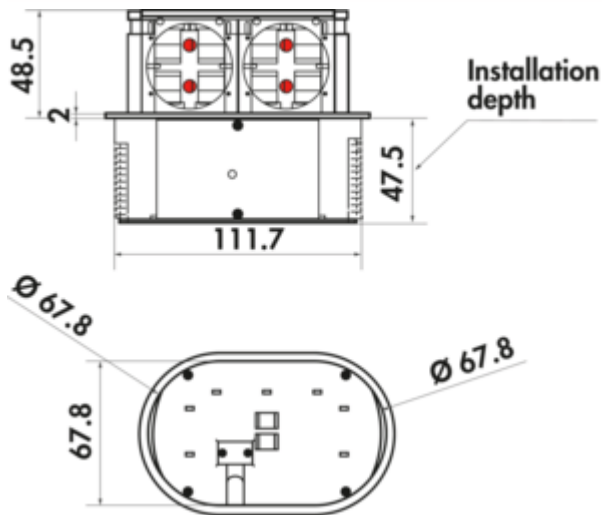

Piccolino

Product number: 7053198

Configuration: cover stainless steel

Configuration options

7053198 | cover stainless steel

7053199 | cover black matt

✓ Retractable socket element

✓ 2 x earthed plug socket

Socket element. Retractable. With 2 Schuko sockets for hanging cabinets or worktops.

— material plastic, black

— Blende Edelstahl oder schwarz matt

— 2000 mm mains connection line with Schuko plug

— drill Ø ca. 68 mm

— for panel thickness from 16 mm, mounted by screw ring

— cable outlet below

[more infos...](#)

Technical data

Article type	Socket element	Installation depth	48 mm
Height	47,50 mm	Version sockets	2 x earthed plug socket
Drilling diameter	68 mm	Flush mountable	Yes
Width	67,80 mm	Mains plug loosely enclosed	Yes
Material	plastic	Colour bezel	Stainless steel
Mains voltage	230 V/16 A	Colour socket	black
Protection class	IP44	Height extended	48,5 mm
Cable outlet	cable outlet below	Type of socket element	Retractable socket element
Mounting/Fixing	installation in the worktop for hanging cabinets	Rated current	16 A
Note	can be retrofitted	Number of sockets (total)	2
Certification	CE	Opening mechanism	Push & Pull
Length of the supply line (primary)	2.000 mm	Worktop thickness	from 16 mm

Recommendations

7053168 Hole saw, Ø 68 mm, for Piccolino