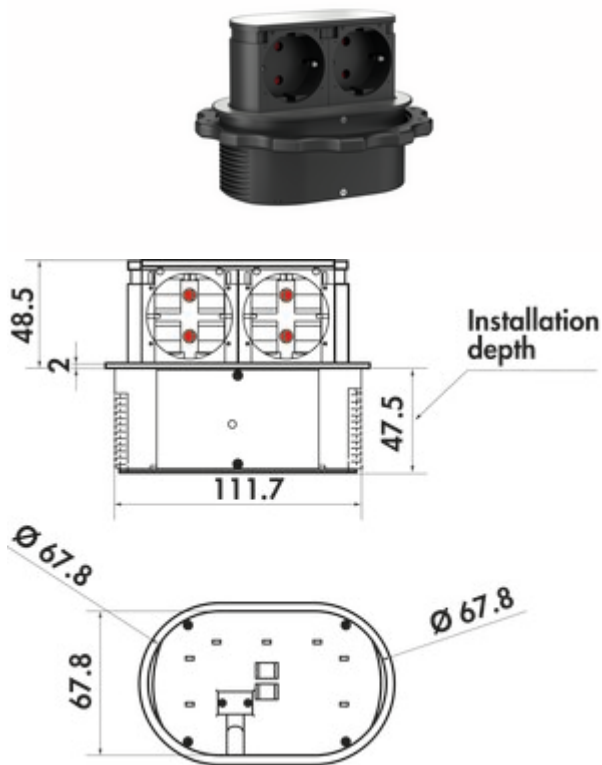

Piccolino

Product number: 7053198

Configuration: cover stainless steel

Configuration options

7053198 | cover stainless steel

7053199 | cover black matt

- ✓ Retractable socket element
- ✓ 2 x earthed plug socket
- ✓ Length of the supply line (primary): 2.000 mm

Socket element. Retractable. With 2 Schuko sockets for hanging cabinets or worktops.

- material plastic, black
- Blende Edelstahl oder schwarz matt
- 2000 mm mains connection line with Schuko plug
- drill \varnothing ca. 68 mm
- for panel thickness from 16 mm, mounted by screw ring
- cable outlet below

[more infos...](#)

Technical data

Article type	Socket element	Version sockets	2 x earthed plug socket
Drilling diameter	68 mm	Flush mountable	Yes
Width	67,80 mm	Mains plug loosely enclosed	Yes
Material	plastic	Colour bezel	Stainless steel
Mains voltage	230 V/16 A	Colour socket	black
Protection class	IP44	Height extended	48,5 mm
Cable outlet	cable outlet below	Type of socket element	Retractable socket element
Mounting/Fixing	installation in the worktop for hanging cabinets	Rated current	16 A
Note	can be retrofitted	Number of sockets (total)	2
Certification	CE	Opening mechanism	Push & Pull
Length of the supply line (primary)	2.000 mm	Worktop thickness	from 16 mm
Installation depth	48 mm		

Recommendations

7053168 Hole saw, \varnothing 68 mm, for Piccolino