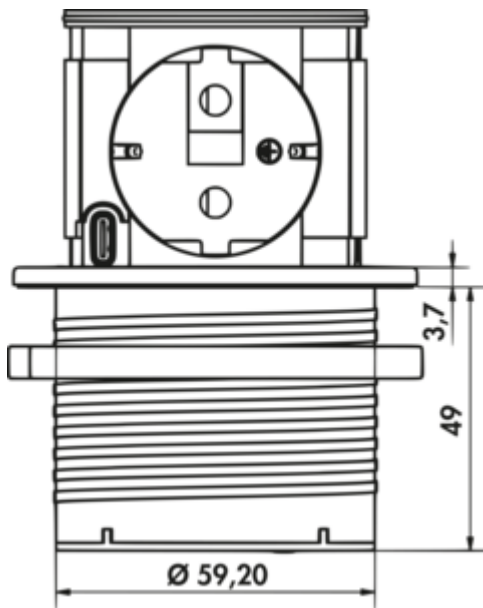

Piccolino UNO

Product number: 7053227

Configuration: cover white matt

Configuration options

7053225 | cover stainless steel

7053226 | cover black matt

7053227 | cover white matt

7053228 | cover gunmetal

7053229 | cover copper coloured

- ✓ Retractable socket element
- ✓ 1 x earthed plug socket
- ✓ USB-C 22 W

Socket element. Retractable. With 1 earthed plug socket, 1 USB Type-C charger, 22 watts. For installation in worktops.

- material plastic, black
- 1 x USB charger type C, 5 VDC, I_{A/I} out: 1100 mA
- 2000 mm mains connection line with Schuko plug
- drill Ø ca. 60 mm
- for panel thickness from 16 mm, mounted by screw ring
- cable outlet below

[more infos...](#)

Technical data

Article type	Socket element	Mains plug loosely enclosed	Yes
Height	47,50 mm	Colour bezel	white matt
Drilling diameter	60 mm	Colour socket	black
Width	67,80 mm	Height extended	48,5 mm
Material	plastic	Number of USB ports	1
Mains voltage	230 V/16 A	USB type	USB-C
Protection class	IP44	Type of socket element	Retractable socket element
Cable outlet	cable outlet below	Rated current	16 A
Mounting/Fixing	installation in the worktop	Number of sockets (total)	1
Note	can be retrofitted	Opening mechanism	Push-to-open
Certification	CE	Worktop thickness	from 16 mm
Length of the supply line (primary)	2.000 mm	USB version	1 x USB charger type A, 5 VDC, I_{A/I} out: 1000 mA
Installation depth	48 mm	smart charging	Yes
Version sockets	1 x earthed plug socket