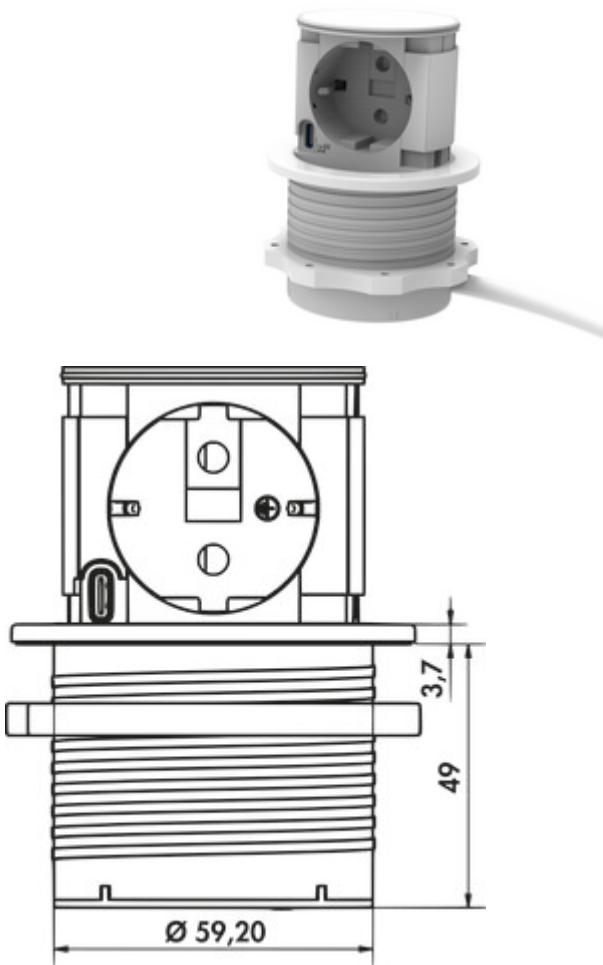

Piccolino UNO

Product number: 7053227

Configuration: cover white matt

Configuration options

- ✓ Retractable socket element
 - ✓ 1 x earthed plug socket
 - ✓ Length of the supply line (primary): 2.000 mm
- Socket element. Retractable. With 1 earthed plug socket, 1 USB Type-C charger, 30 watts. For installation in worktops.
- material plastic, black
 - 1 x USB charger type C, 5 VDC, IA/I out: 1100 mA
 - 2000 mm mains connection line with Schuko plug
 - drill Ø ca. 60 mm
 - for panel thickness from 16 mm, mounted by screw ring
 - cable outlet below

[more infos...](#)

Technical data

Article type	Socket element	Flush mountable	Yes
Drilling diameter	60 mm	Mains plug loosely enclosed	Yes
Warranty	2-year Naber warranty (except for wear parts); the general warranty conditions of Naber GmbH apply.	Colour bezel	white matt
Width	67,80 mm	Colour socket	black
Material	plastic	Height extended	48,5 mm
Mains voltage	230 V/16 A	Number of USB ports	1
Protection class	IP44	USB type	USB-C
Cable outlet	cable outlet below	Type of socket element	Retractable socket element
Mounting/Fixing	installation in the worktop	Rated current	16 A
Note	can be retrofitted	Number of sockets (total)	1
Certification	CE	Opening mechanism	Push-to-open
Length of the supply line (primary)	2.000 mm	Worktop thickness	from 16 mm
Installation depth	48 mm	USB version	1 x USB charger type A, 5 VDC, IA/I out: 1000 mA
Version sockets	1 x earthed plug socket		

Accessories

7052166	Hole saw, Ø 60 mm, for VersaDot Lite
---------	--------------------------------------

Recommendations

7052166	Hole saw, Ø 60 mm, for VersaDot Lite
---------	--------------------------------------