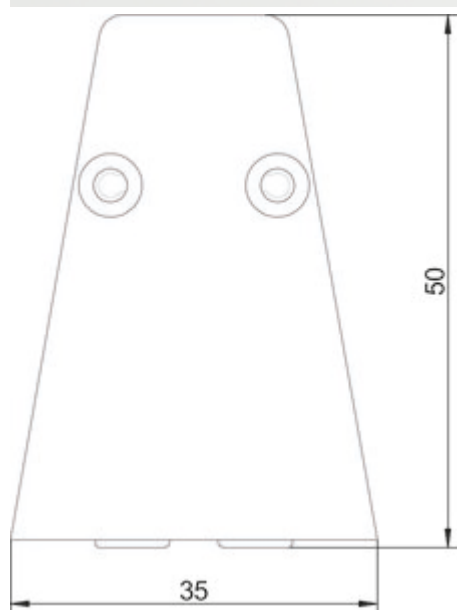

transFORM profile

Product number: 8041216

Configuration: L 1500 mm

Configuration options

8041214 | L 900 mm

8041215 | L 1200 mm

8041216 | L 1500 mm

8041245 | L 1800 mm

8041246 | L 2400 mm

- ✓ Rail system
- ✓ Material: aluminium
- ✓ angular

Black matt, powder-coated.

Set consisting of:

— basic profile and cover profile (end caps and screws included)

[more infos...](#)

Technical data

Article type	Rail system	Surface/coating	powder coated
Width	1.500 mm	Shape	angular
Material	aluminium	Illuminant included	No
Mounting/Fixing	Wall mounting screwable	Lighting	No
Note	With bolted connection.		