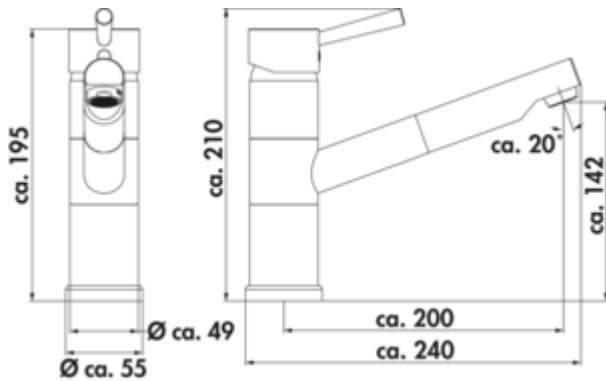

### Configuration options

5011070 | chrome, high pressure

5011071 | stainless steel coloured, high pressure

- ✓ Sink faucet
- ✓ high pressure
- ✓ with swivelling/pull-out

Single lever faucet with **swivelling/pullout** outlet, ceramic cartridge, **ECO function** (CLICK cartridge) and **scald protection**.

— swivel range 90°

— drill Ø 35 mm

— corresponds to the German and European drinking water regulation/directive

[more infos...](#)

### Technical data

Article type	Sink faucet	Cartridge with ceramic sealing discs	Yes
Brand	LINEA	Swivel range outlet	90°
Number of handles	1	Type of fitting	Single lever faucet
Total installation height	210 mm	Operating pressure	high pressure
Height	210 mm	Width	55 mm
Outreach	200 mm	Material	brass
Outlet	with swivelling/pull-out	Number of tap holes	1
Discharge height	142 mm	ECO function	CLICK cartridge
Operating mode	Lever	Temperature limiter/scald protection	scald protection
Drilling diameter	35 mm	Angle of inclination of aerator	20 °
Handle position	side lever	Max. Flow rate at 3 bar	8,4 l/min