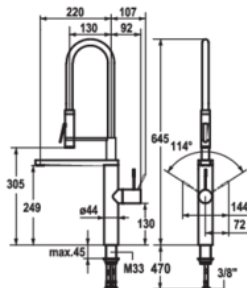

Dimensional sketch (PDF)

KWC ONO

KWC-Nr.	Oberfläche
10.151.423.000FL	ganzchrom
A 220, flexible Anschlusschläuche	
10.151.423.700FL	edelstahl
A 220, flexible Anschlusschläuche	

KWC

DESIGNPREIS
2009
NOMINEE

DESIGN PLUS

Innovationspreis
Architekten und Technik

Küche

highflex®
extended water system

EDELSTAHL
STAINLESS STEEL

Hebelmischer

- HighFlex patentierte Federschlauchtechnologie
- Positionierung des Hebels rechts oder links möglich
- Bedienungshebel aus Medizinalstahl
- TouchProtect - Schutz vor Verbrennungen durch Zweischalenprinzip
- Integrierte Unterdruckumstellung
- EasyLock - einfache Auszugbrausenrückführung
- Schwenkauslauf 360°
  - Neoperl® SLIM®
- Profibrause 360° drehbar
  - SprayClean - aktive Kalkbeseitigung und schnelle Siebreinigung
  - PowerClean - Siebstrahlmodus
- OptimalSpace - grosszügiger Wasch- / Arbeitsbereich
- KWC Steuerpatrone M 35 H
  - mit Keramikscheibentechnik
  - Auslaufmenge und Temperatur stufenlos einstellbar
- Flexible Anschlusschläuche 3/8"
- Befestigung mit Gewindestutzen M33 x 1.5
- Tischbohrung ø35 mm
- Lieferumfang:
  - Brausenhalter Z.535.963

Auslaufmenge 11 l/min (3 bar)
Brause: Auslaufmenge 3 l/min (3 bar)
Armaturengeräuschgruppe I

Sortiments-, Modell- und technische Änderungen vorbehalten. Massangaben in mm.

www.kwc.com 11.01.2021