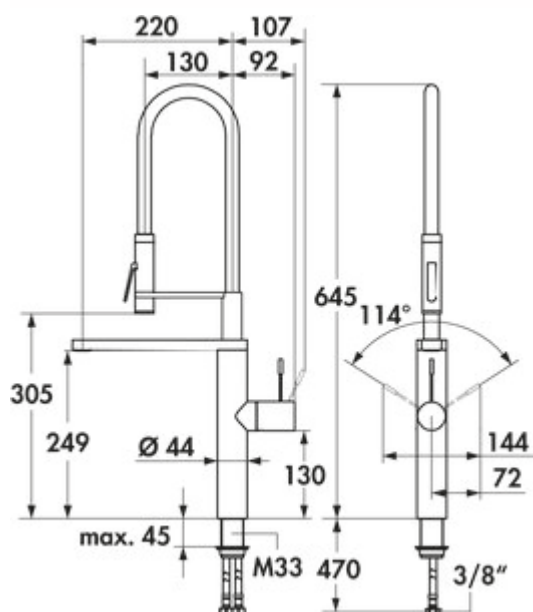

### Configuration options

5022103 | chrome, high pressure

5022104 | stainless steel, high pressure

- ✓ Sink faucet
- ✓ high pressure
- ✓ Swivelling

Single lever faucet. With swivelling outlet and spring-guided hose with shower head, side lever and ceramic cartridge.

- swivel range 360°
- drill Ø 35 mm

BELGAQUA

[more infos...](#)

### Technical data

Article type	Sink faucet	Operating pressure	high pressure
Brand	KWC	Width	44 mm
Number of handles	1	Material	stainless steel
Total installation height	645 mm	Hose thread	3/8"
Outlet	Swivelling	Worktop thickness	45 mm
Discharge height	249 mm	Swivel range handle	114 °
Operating mode	Lever	TouchProtect	Yes
Drilling diameter	35 mm	Number of tap holes	1
Manufacturer's warranty	5 years manufacturer's warranty 10-year after-sales guarantee on spare parts	Temperature limiter/scald protection	Yes
Cartridge with ceramic sealing discs	Yes	Spring-guided hose shower	Yes
Swivel range outlet	360°	Minimum distance wall to centre tap hole	72 mm
Factory customer service	Yes	Anti-limestone jet regulator	Yes
Type of fitting	Single lever faucet		

## Dimensional sketch (PDF)