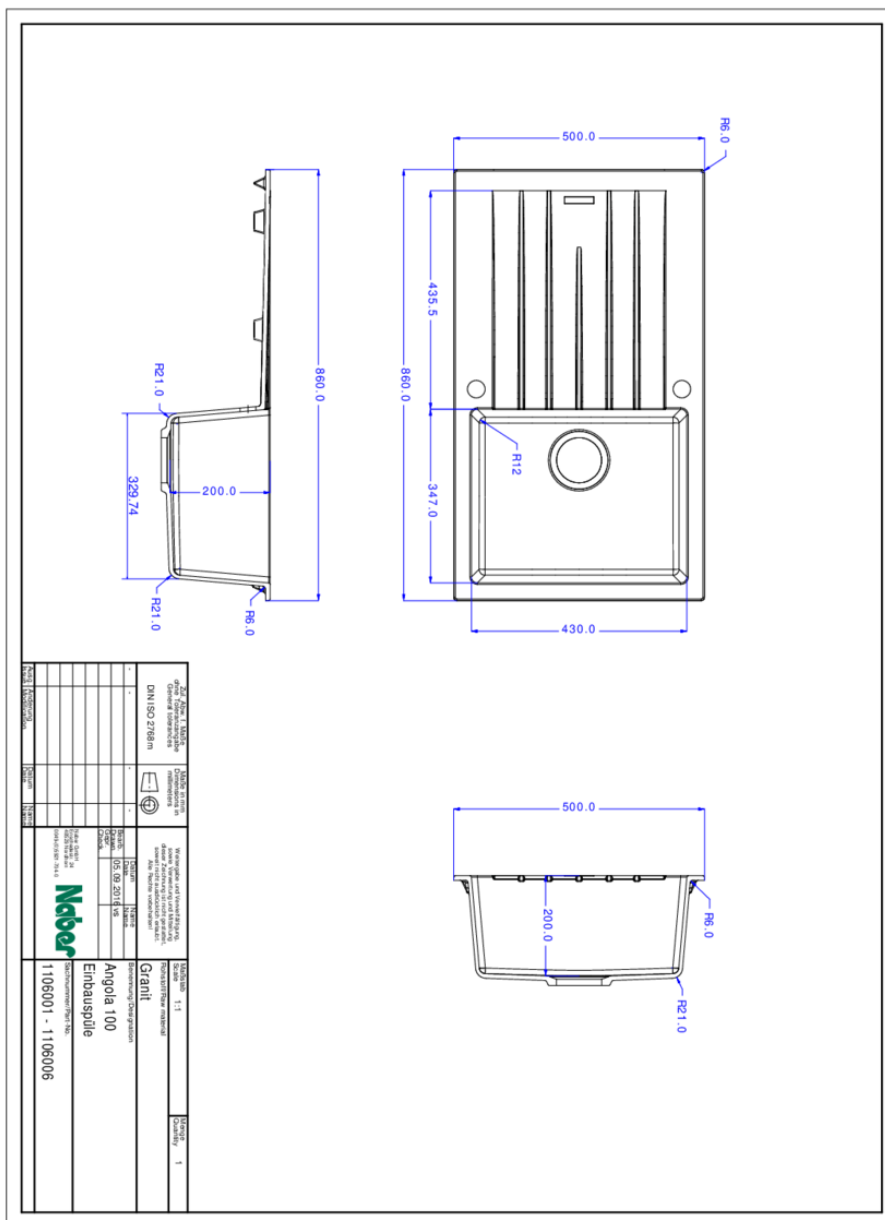

- both sides drilled through
- suitable for worktop thicknesses from 22 mm to 44 mm
- cut-out dimensions ca. 840 x 480 mm
- can also be used in combination with hot water fittings (+/-100 °C)

[more infos...](#)

Technical data

Article type	Sink	Depth main sink	430 mm
Height	200 mm	Maximum worktop material thickness	44 mm
Width	860 mm	Material thickness worktop minimum	22 mm
Material	Composite	Number of tap holes	1
Cabinet width	500 mm	Armature bench	Yes
Suitable for	can also be used in combination with hot water fittings (+/-100 °C)	Number of holes	2
Cut-out dimension	approx. 840 x 480 mm	Note fitting bore	pre-drilled
Excenter fitting	Eccentric set, chrome-plated	Arrangement sinks	Reversible
Valve type	3½" basket strainer valve flush	Number of sinks	1 main sink
Overflow	Overflow in the main basin	Number of overflow points	1
Installation variant	Built-in sink	Draining board	With ribbed draining surface
Main sink width	347 mm	Garnish actuation	Chrome-plated rotary eccentric
Height main sink	200 mm		

Dimensional sketch (PDF)

Installation dimensions (PDF)