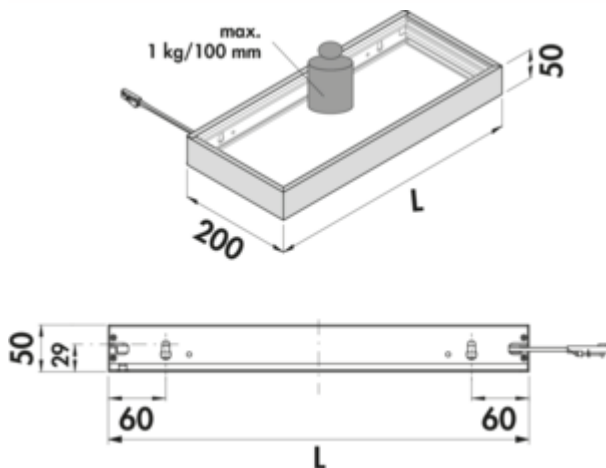

- ✓ lit glass pane
- ✓ 2700 K warm white to 6500 K cold white
- ✓ angular

Lit glass shelf. Aluminium body, mat safety glass, with LED lighting, uniform illumination over the entire width upward and downward, free-hanging attachment up to a shelf depth of 200 mm, screws on the back, mounted invisibly. **Converter not integrated in the lit glass shelf.**

Lit glass shelf

- 12 V, IP20
- continuous control of the light colour from 2700 K warm white to 6500 K cold white
- max. 64 lumen/watt at 6500 K cold white
- 2000 mm supply line with mini-plug-in system
- **cable outlet rear left of lamp**
- bearing capacity* approx. 1 kg/100 mm
- incl. angle adjustment
- LIC/MEC LED system compatible

[more infos...](#)

Technical data

Article type	lit glass pane	Illuminant included	Yes
Height	50 mm	Housing colour	black matt
Width	600 mm	Colour temperature	2700 K warm white to 6500 K cold white
Energy efficiency class	G	Colour temperature adjustable	stepless
Transformer / converter required	Yes, must be ordered separately	LIC system compatible	Yes
Protection class	IP20	Plug-in system	with mini plug-in system
Protection class	III	Illuminant type	LED
Mounting/Fixing	Wall mounting screwable Screw fastening	Replaceable illuminant	No
Note	* The load-bearing capacity depends on the wall condition. Suitable mounting material for the respective wall type is to be used (not included in scope of delivery).	Light yield	max. 64 lumen/watt at 6500 K cold white
Material housing	aluminium	Connection	One-sided
Surface/coating	matt	Cover colour	transparent
Shape	angular	Homogeneous light field without visible LED points	Yes
Length of the supply line (primary)	2.000 mm	Design	lit glass pane
Carrying capacity	approx. 1.0 kg/100 mm	Illuminant power	4.3 watts