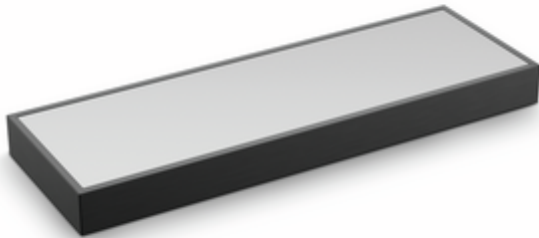

Lista 50 colour change LED

Product number: 7062343

Configuration: L 600 mm, 4.3 W, black matt

Configuration options

- 7062340 | L 450 mm, 3.1 W, stainless steel coloured
- 7062341 | L 450 mm, 3.1 W, black matt
- 7062342 | L 600 mm, 4.3 W, stainless steel coloured
- 7062343 | L 600 mm, 4.3 W, black matt
- 7062344 | L 900 mm, 6.6 W, stainless steel coloured
- 7062345 | L 900 mm, 6.6 W, black matt
- 7062346 | L 1200 mm, 9 W, stainless steel coloured
- 7062347 | L 1200 mm, 9 W, black matt

- ✓ lit glass pane
- ✓ 2700 K warm white to 6500 K cold white
- ✓ angular

Lit glass shelf. Aluminium body, mat safety glass, with LED lighting, uniform illumination over the entire width upward and downward, free-hanging attachment up to a shelf depth of 200 mm, screws on the back, mounted invisibly. **Converter not integrated in the lit glass shelf.**

Lit glass shelf

- 12 V, IP20
- continuous control of the light colour from 2700 K warm white to 6500 K cold white
- max. 64 lumen/watt at 6500 K cold white
- 2000 mm supply line with mini-plug-in system
- **cable outlet rear left of lamp**
- bearing capacity* approx. 1 kg/100 mm
- incl. angle adjustment
- LIC/MEC LED system compatible