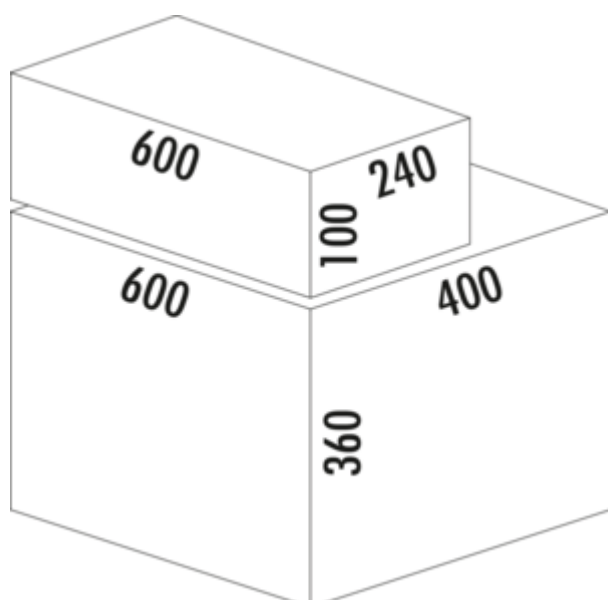

Cox® Base 360 S/600-3 with Base-Board

Product number: 8013374

Configuration: without bio lid, anthracite, H 460 mm

Configuration options

8012374 | without bio lid, light grey, H 460 mm

8012375 | with bio lid, light grey, H 460 mm

8013374 | without bio lid, anthracite, H 460 mm

8013375 | with bio lid, anthracite, H 460 mm

- ✓ Front pull-out system
- ✓ full pull-out
- ✓ 42 l
 - guide rail depth 470 mm
 - waste capacity 42 (2 x 10/1 x 22) l
 - technology: full pull-out
 - fitting: cabinet wall and front panel
 - for 16/19 mm side walls
 - **with soft retraction and damping**
 - 1 x 2.7 l and 1 x 1.2 l storage boxes and 4 brackets included

[more infos...](#)

Technical data

Article type	Waste collection system	Volume/content container 1	22 l
Height	460 mm	Volume/content container 2	10 l
Width	600 mm	Volume/content container 3	10 l
Mounting/Fixing	cabinet wall front panel	Soft closing	Yes
Installation_height_list	460 mm	Design	Front pull-out system
Cabinet width	600 mm	Volume/Content container	22/10/10
Shape	angular	Organic lid	No
For sidewall thickness	16/19 mm	Number of containers in additional drawer	2
Installation depth	400 mm	Guide rail depth	470 mm
Material container	plastic	Volume/capacity drawer container 1	2.7 l
Number of containers	3	Volume/capacity drawer container 2	1,2 l
Opening technology	full pull-out	Locking mechanism	With damper
Total volume	42 l		