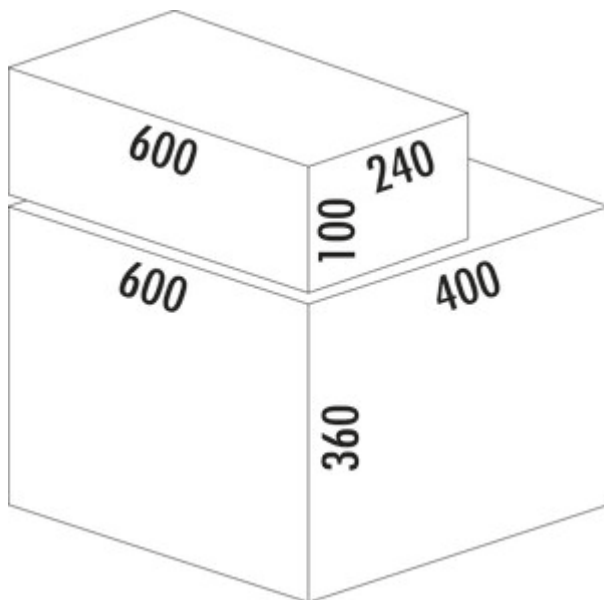

## Cox<sup>®</sup> Base 360 S/600-3 with Base-Board

Product number: 8013374

Configuration: without bio lid, anthracite, H 460 mm

### Configuration options

8012374 | without bio lid, light grey, H 460 mm

8012375 | with bio lid, light grey, H 460 mm

8013374 | without bio lid, anthracite, H 460 mm

8013375 | with bio lid, anthracite, H 460 mm

- ✓ Front pull-out system
- ✓ full pull-out
- ✓ 42 l
  - guide rail depth 470 mm
  - waste capacity 42 (2 x 10/1 x 22) liters
  - technology: full pull-out
  - fitting: cabinet wall and front panel
  - with soft retraction and damping
  - 1 x 2.7 l and 1 x 1.2 l storage boxes and 4 brackets included

### Technical data

Article type	Waste collection system	Volume/content container 2	10 l
Width	600 mm	Volume/content container 3	10 l
CE marking on the product	No	Soft closing	Yes
Mounting/Fixing	cabinet wall front panel	Design	Front pull-out system
Cabinet width	600 mm	Volume/Content container	22/10/10
Shape	angular	Organic lid	No
Material container	plastic	Number of containers in additional drawer	2
Number of containers	3	Guide rail depth	470 mm
Opening technology	full pull-out	Volume/capacity drawer container 1	2.7 l
Total volume	42 l	Volume/capacity drawer container 2	1,2 l
Volume/content container 1	22 l	Locking mechanism	With damper