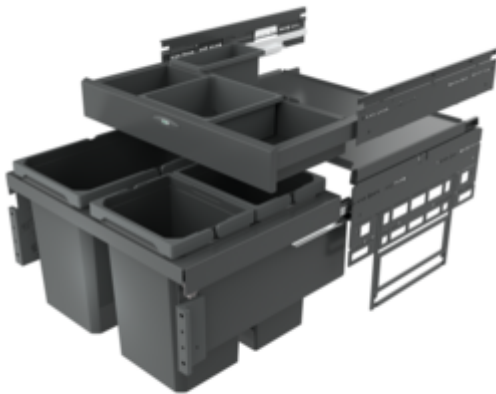

## Cox<sup>®</sup> Base 360 S/600-3 with Base-Board

Product number: 8013374

Configuration: without bio lid, anthracite, H 460 mm

### Configuration options

8012374 | without bio lid, light grey, H 460 mm

8012375 | with bio lid, light grey, H 460 mm

8013374 | without bio lid, anthracite, H 460 mm

8013375 | with bio lid, anthracite, H 460 mm

- ✓ Front pull-out system
- ✓ full pull-out
- ✓ 42 l
  - guide rail depth 470 mm
  - waste capacity 42 (2 x 10/1 x 22) liters
  - technology: full pull-out
  - fitting: cabinet wall and front panel
  - with soft retraction and damping
  - 1 x 2.7 l and 1 x 1.2 l storage boxes and 4 brackets included

### Technical data

Article type	Waste collection system	Volume/content container 2	10 l
Width	600 mm	Volume/content container 3	10 l
CE marking on the product	No	Soft closing	Yes
Mounting/Fixing	cabinet wall front panel	Design	Front pull-out system
Cabinet width	600 mm	Volume/Content container	22/10/10
Shape	angular	Organic lid	No
Material container	plastic	Number of containers in additional drawer	2
Number of containers	3	Guide rail depth	470 mm
Opening technology	full pull-out	Volume/capacity drawer container 1	2.7 l
Total volume	42 l	Volume/capacity drawer container 2	1,2 l
Volume/content container 1	22 l	Locking mechanism	With damper