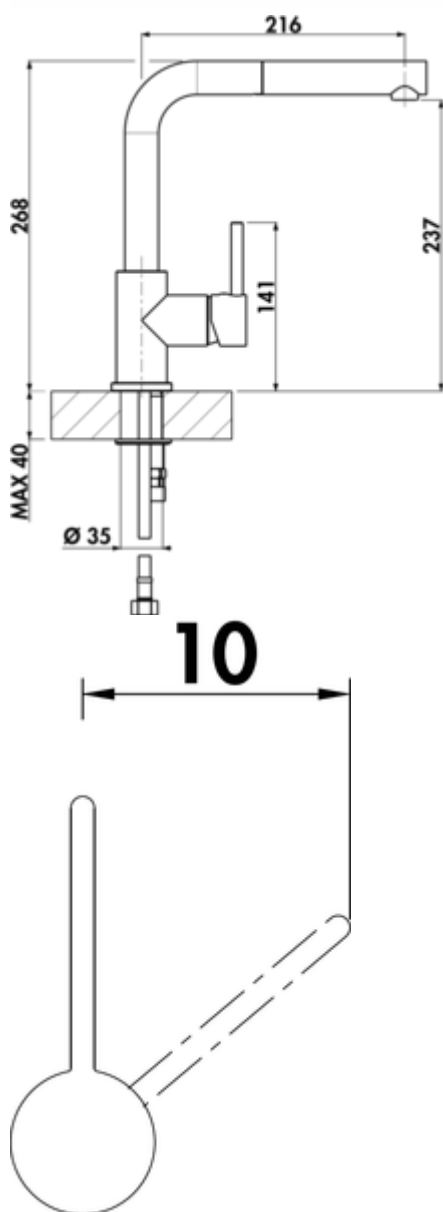

LINEA Gramix 2 high pressure faucet

Product number: 1100413

Configuration: granite metallico

Configuration options

1100411 | granite nero
 1100412 | granite espresso
 1100413 | granite metallico
 1100415 | granite magnolia
 1100416 | granite concrete
 1100417 | granite lava
 1100418 | granit nero assoluto

- ✓ Sink faucet
- ✓ high pressure
- ✓ with swivelling/pull-out

Single lever faucet. With **swivelling/pull-out**, side lever and ceramic cartridge

with laminar jet regulator. — swivel range 360°

— drill Ø 35 mm

BELGAQUA

[more infos...](#)

Technical data

| | | | |
|---------------------------|--------------------------|--|---------------------|
| Article type | Sink faucet | Handle position | side lever |
| Brand | LINEA | Cartridge with ceramic sealing discs | Yes |
| Number of handles | 1 | Swivel range outlet | 360° |
| Total installation height | 268 mm | Type of fitting | Single lever faucet |
| Height | 268 mm | Operating pressure | high pressure |
| Outreach | 216 mm | Material | brass |
| Outlet | with swivelling/pull-out | Worktop thickness | 40 mm |
| Discharge height | 237 mm | Number of tap holes | 1 |
| Operating mode | Lever | Minimum distance wall to centre tap hole | 10 mm |
| Drilling diameter | 35 mm | | |