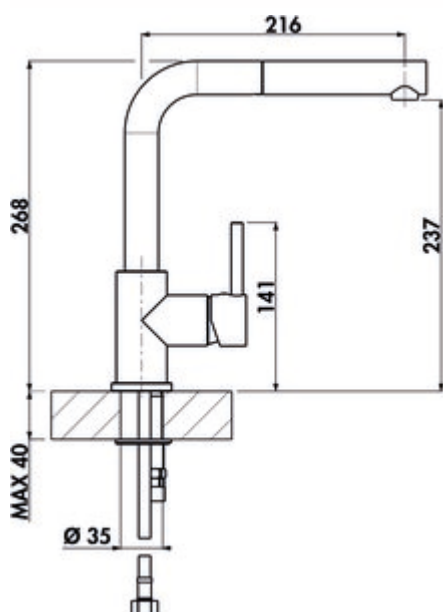

LINEA Gramix 2 high pressure faucet

Product number: 1100413

Configuration: granite metallico

Configuration options

1100411 | granite nero
 1100412 | granite espresso
 1100413 | granite metallico
 1100415 | granite magnolia
 1100416 | granite concrete
 1100417 | granite lava
 1100418 | granit nero assoluto

- ✓ Sink faucet
- ✓ high pressure
- ✓ with swivelling/pull-out

Single lever faucet. With swivelling/pull-out, side lever and ceramic cartridge with laminar jet regulator. — swivel range 360°

— drill Ø 35 mm

BELGAQUA

[more infos...](#)

Technical data

Article type	Sink faucet	Cartridge with ceramic sealing discs	Yes
Brand	LINEA	Swivel range outlet	360°
Number of handles	1	Type of fitting	Single lever faucet
Total installation height	268 mm	Operating pressure	high pressure
Outreach	216 mm	Material	brass
Outlet	with swivelling/pull-out	Worktop thickness	40 mm
Discharge height	237 mm	Number of tap holes	1
Operating mode	Lever	Spring-guided hose shower	No
Drilling diameter	35 mm	Minimum distance wall to centre tap hole	10 mm
Handle position	right		