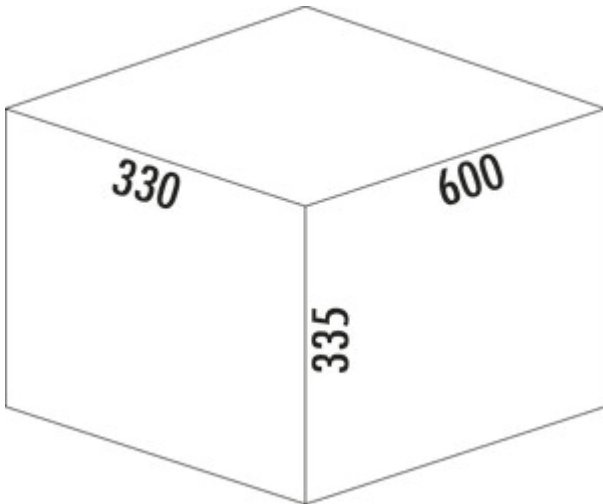

WESCO® Pullboy Soft Comfort® 335 K/600-3

Product number: 8011124

Configuration: anthracite

Configuration options

8011124 | anthracite

- ✓ Front pull-out system
- ✓ full pull-out
- ✓ 33 l

With a fixed lid. Incl. pull-out locking pins.

- waste system with soft retraction and damping
- waste volume 33 (2 x 8/1 x 17) litres
- dimensions: 335 x 562 x 330 mm (H x W x D)
- installation: side wall mounting with front panel
- for 16/19 mm side walls

[more infos...](#)

Technical data

Article type	Waste collection system	Lid type(s)	Complete lid
Brand	WESCO®	Number of containers	3
Width	562 mm	Opening technology	full pull-out
Material	plastic	Total volume	33 l
Mounting/Fixing	side wall front panel Comfort Plus metal installation template	Volume/content container 1	8 l
Further	incl. pull-out locking pins	Volume/content container 2	8 l
Cabinet width	600 mm	Volume/content container 3	17 l
Shape	angular	Soft closing	Yes
Carrying capacity	max. 30 kg	Design	Front pull-out system
Frame colour	anthracite	Volume/Content container	8/8/17
For sidewall thickness	16/19 mm	Retractable total cover	No
Colour total cover	anthracite	Guide rail depth	420 mm
Cover	Yes	Locking mechanism	With damper