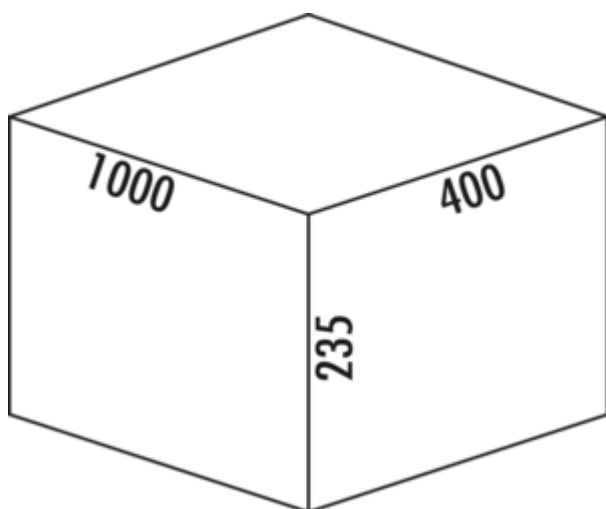

Cox[®] Box 235 S/1000-5

Product number: 8012438

Configuration: light grey

Configuration options

8012438 | light grey

✓ Existing pull-outs

✓ full pull-out

✓ 45 l

For installation on existing pull-outs. With non-slip inlay mat and fixed complete lid.

— waste capacity 45 (1 x 13/2 x 10/2 x 6) liters

— bucket height 216 mm

— **total height 235 mm**

— **The total lid can be mounted behind the top front to save space.**

— suitable for Cox Work[®] utensils box

[more infos...](#)

Technical data

Article type	Waste collection system	Number of containers	5
Height	235 mm	Opening technology	full pull-out
Width	1.000 mm	Total volume	45 l
Mounting/Fixing	on existing pull-outs	Volume/content container 1	13 l
Cabinet width	1000 mm	Volume/content container 2	10 l
Shape	angular	Volume/content container 3	10 l
More parts	non-slip inlay mat	Volume/content container 4	6 l
Material lid	metal	Design	Existing pull-outs
Material container	plastic	Volume/Content container	13/10/10/6/6
Colour total cover	silver	Retractable total cover	No
Cover	Yes	Volume/content container 5	6 l
Lid type(s)	Complete lid	Bucket height	216 mm