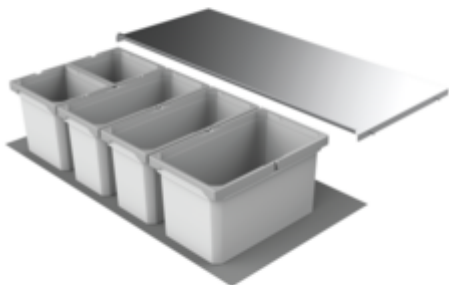

Cox[®] Box 235 S/1000-5

Product number: 8012438

Configuration: light grey

Configuration options

8012438 | light grey

✓ Existing pull-outs

✓ full pull-out

✓ 45 l

For installation on existing pull-outs. With non-slip inlay mat and fixed complete lid.

— waste capacity 45 (1 x 13/2 x 10/2 x 6) liters

— bucket height 216 mm

— **total height 235 mm**

— **The total lid can be mounted behind the top front to save space.**

— suitable for Cox Work[®] utensils box

[more infos...](#)

Technical data

Article type	Waste collection system	Number of containers	5
Height	235 mm	Opening technology	full pull-out
Width	1.000 mm	Total volume	45 l
Mounting/Fixing	on existing pull-outs	Volume/content container 1	13 l
Cabinet width	1000 mm	Volume/content container 2	10 l
Shape	angular	Volume/content container 3	10 l
More parts	non-slip inlay mat	Volume/content container 4	6 l
Material lid	metal	Design	Existing pull-outs
Material container	plastic	Volume/Content container	13/10/10/6/6
Colour total cover	silver	Retractable total cover	No
Cover	Yes	Volume/content container 5	6 l
Lid type(s)	Complete lid	Bucket height	216 mm

Spare Parts

8011178	Bio-filter retrofitting set, Accessory, black
8012353	Anti-slide mat 2, Equipment for cabinets, up to 1200 mm cabinets, W 1100, D 480 mm, light grey
8012330	Cox [®] system container, Single bucket, light grey, 13 liters
8012329	Cox [®] system container, Single bucket, light grey, 10 liters
8012326	Cox [®] system container, Single bucket, light grey, 6 liters
8012349	Complete lid, Accessory, silver