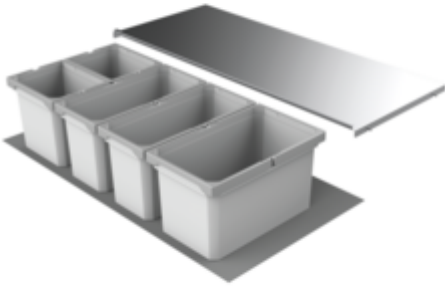

## Cox® Box 235 S/1000-5

Product number: 8012438

Configuration: light grey

### Configuration options

8012438 | light grey

- ✓ Existing pull-outs
- ✓ full pull-out
- ✓ 45 l

For installation on existing pull-outs. With non-slip inlay mat and fixed complete lid.

— waste capacity 45 (1 x 13/2 x 10/2 x 6) liters

— bucket height 216 mm

— total height 235 mm

— The total lid can be mounted behind the top front to save space.

— suitable for Cox Work® utensils box

[more infos...](#)

### Technical data

Article type	Waste collection system	Number of containers	5
Height	235 mm	Opening technology	full pull-out
Width	1.000 mm	Total volume	45 l
Mounting/Fixing	on existing pull-outs	Volume/content container 1	13 l
Cabinet width	1000 mm	Volume/content container 2	10 l
Shape	angular	Volume/content container 3	10 l
More parts	non-slip inlay mat	Volume/content container 4	6 l
Material lid	metal	Design	Existing pull-outs
Material container	plastic	Volume/Content container	13/10/10/6/6
Colour total cover	silver	Retractable total cover	No
Cover	Yes	Volume/content container 5	6 l
Lid type(s)	Complete lid	Bucket height	216 mm