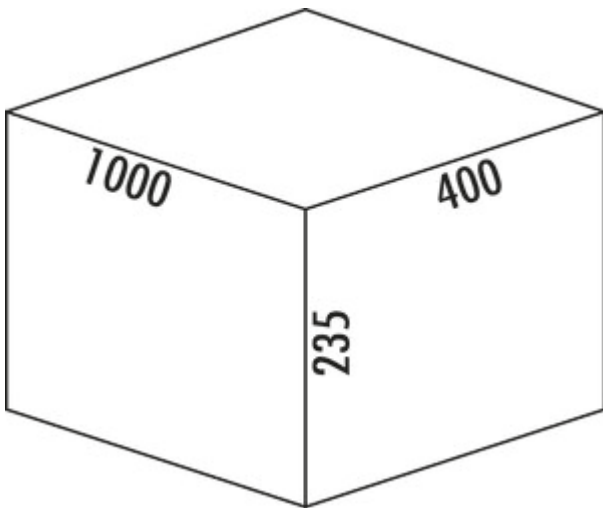

## Cox® Box 235 S/1000-5

Product number: 8012438

Configuration: light grey

### Configuration options

8012438 | light grey

- ✓ Existing pull-outs
- ✓ full pull-out
- ✓ 45 l

For installation on existing pull-outs. With non-slip inlay mat and fixed complete lid.

— waste capacity 45 (1 x 13/2 x 10/2 x 6) liters

— bucket height 216 mm

— total height 235 mm

— The total lid can be mounted behind the top front to save space.

— suitable for Cox Work® utensils box

[more infos...](#)

### Technical data

Article type	Waste collection system	Number of containers	5
Height	235 mm	Opening technology	full pull-out
Width	1.000 mm	Total volume	45 l
Mounting/Fixing	on existing pull-outs	Volume/content container 1	13 l
Cabinet width	1000 mm	Volume/content container 2	10 l
Shape	angular	Volume/content container 3	10 l
More parts	non-slip inlay mat	Volume/content container 4	6 l
Material lid	metal	Design	Existing pull-outs
Material container	plastic	Volume/Content container	13/10/10/6/6
Colour total cover	silver	Retractable total cover	No
Cover	Yes	Volume/content container 5	6 l
Lid type(s)	Complete lid	Bucket height	216 mm