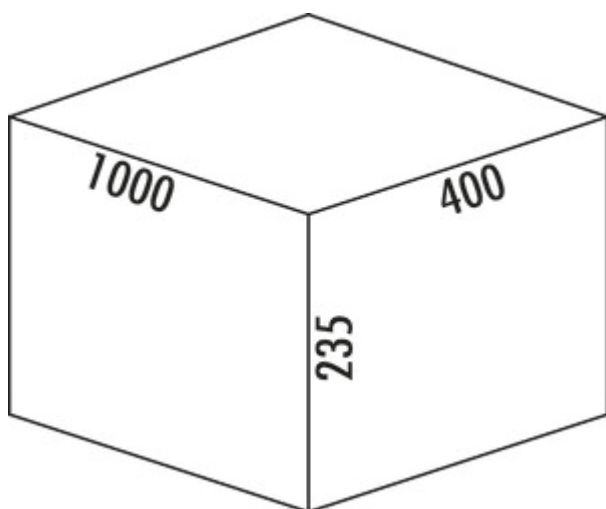

Cox[®] Box 235 S/1000-5

Product number: 8012438

Configuration: light grey

Configuration options

8012438 | light grey

- ✓ Existing pull-outs
- ✓ full pull-out
- ✓ 45 l

For installation on existing pull-outs. With non-slip inlay mat and fixed complete lid.

— waste capacity 45 (1 x 13/2 x 10/2 x 6) liters

— bucket height 216 mm

— total height 235 mm

— The total lid can be mounted behind the top front to save space.

— suitable for Cox Work[®] utensils box[more infos...](#)

Technical data

Article type	Waste collection system	Opening technology	full pull-out
Width	1.000 mm	Total volume	45 l
Mounting/Fixing	on existing pull-outs	Volume/content container 1	13 l
Cabinet width	1000 mm	Volume/content container 2	10 l
Shape	angular	Volume/content container 3	10 l
More parts	non-slip inlay mat	Volume/content container 4	6 l
Material lid	metal	Design	Existing pull-outs
Material container	plastic	Volume/Content container	13/10/10/6/6
Colour total cover	silver	Retractable total cover	No
Cover	Yes	Volume/content container 5	6 l
Lid type(s)	Complete lid	Bucket height	216 mm
Number of containers	5		