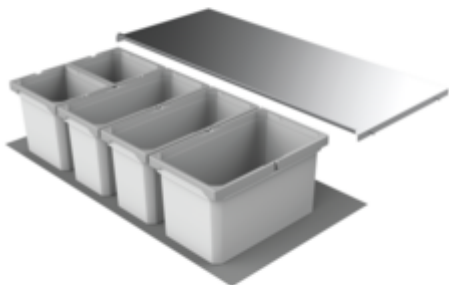

Cox[®] Box 235 S/1000-5

Product number: 8012438

Configuration: light grey

Configuration options

8012438 | light grey

- ✓ Existing pull-outs
- ✓ full pull-out
- ✓ 45 l

For installation on existing pull-outs. With non-slip inlay mat and fixed complete lid.

— waste capacity 45 (1 x 13/2 x 10/2 x 6) liters

— bucket height 216 mm

— total height 235 mm

— The total lid can be mounted behind the top front to save space.

— suitable for Cox Work[®] utensils box[more infos...](#)

Technical data

Article type	Waste collection system	Opening technology	full pull-out
Width	1.000 mm	Total volume	45 l
Mounting/Fixing	on existing pull-outs	Volume/content container 1	13 l
Cabinet width	1000 mm	Volume/content container 2	10 l
Shape	angular	Volume/content container 3	10 l
More parts	non-slip inlay mat	Volume/content container 4	6 l
Material lid	metal	Design	Existing pull-outs
Material container	plastic	Volume/Content container	13/10/10/6/6
Colour total cover	silver	Retractable total cover	No
Cover	Yes	Volume/content container 5	6 l
Lid type(s)	Complete lid	Bucket height	216 mm
Number of containers	5		

Accessories

8012342	Closing-lid, Accessory, light grey, for 13/ 16/ 22/ 28 liters
---------	---

Spare Parts

8011178	Bio-filter retrofitting set, Accessory, black
8012353	Anti-slide mat 2, Equipment for cabinets, up to 1200 mm cabinets, W 1100, D 480 mm, light grey
8012330	Cox [®] system container, Single bucket, light grey, 13 liters
8012329	Cox [®] system container, Single bucket, light grey, 10 liters
8012326	Cox [®] system container, Single bucket, light grey, 6 liters
8012349	Complete lid, Accessory, silver