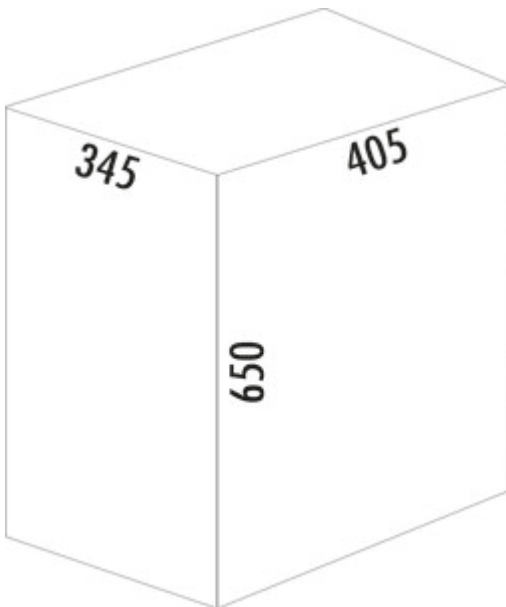

WESCO® Big Double Boy

Product number: 8011696

Configuration: black matt

Configuration options

8011694 | red
 8011695 | almond
 8011696 | black matt
 8011697 | white matt
 8011698 | graphite matt
 8011699 | sand matt
 8011795 | cool grey

- ✓ Free-standing containers
- ✓ footstep mechanism
- ✓ 36 l
 - waste capacity 36 (2 x 18) litres
 - powder-coated sheet steel body
 - stainless-steel lid
 - plastic insert
 - stainless-steel foot pedal

[more infos...](#)

Technical data

Article type	Free-standing container	Number of containers	2
Brand	WESCO®	Opening technology	footstep mechanism
Width	405 mm	Total volume	36 l
Further	attachment option for garbage bags	Volume/content container 1	18 l
Dishwasher safe	Not dishwasher-safe	Volume/content container 2	18 l
Shape	angular	Design	Free-standing containers
Material lid	stainless steel	Waste bin dimensions (Wesco.de)	650 x 405
Height insert	588 mm	Old Wesco order no.	381411-73
Wide use	190 mm	Volume/Content container	18/18
Depth insert	235 mm	Locking mechanism	With damper
Material insert	plastic	Material Korpus	powder coated steel sheet
Cover	Yes	Footstep material	stainless steel
Lid type(s)	Closing-lid	Lockability	in open position