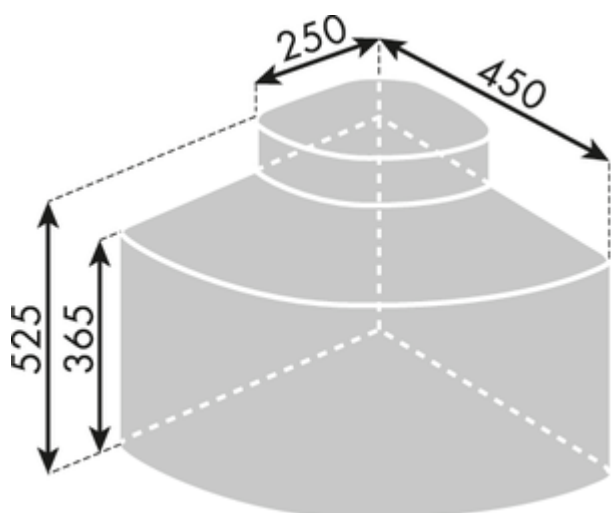

Cabbi® 3 plus

Product number: 8013173

Configuration: anthracite

Configuration options

8013173 | anthracite

- ✓ For swivel technology
- ✓ swivel technology
- ✓ 39 l

Complete with bio-lid and 4 activated charcoal filters (about one year's supply).

— waste capacity 39 (1 x 18/1 x 9/1 x 12) liters

— technology: swivel technology

— fitting: cabinet bottom/-wall

[more infos...](#)

Technical data

Article type	Waste collection system	Opening technology	swivel technology
Height	525 mm	Total volume	39 l
Mounting/Fixing	cabinet bottom cabinet wall	Volume/content container 1	18 l
Cabinet width	500 mm	Volume/content container 2	9 l
Material lid	plastic	Volume/content container 3	12 l
Material container	plastic	Colour container lid	green
Colour total cover	anthracite	Design	For swivel technology
Cover	Yes	Volume/Content container	18/9/12
Lid type(s)	Complete lid	Organic lid	Yes
Number of containers	3		