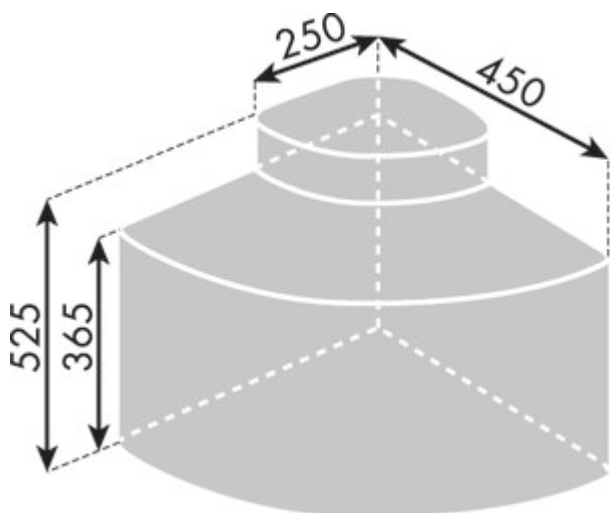

Cabbi® 3 plus

Product number: 8013173

Configuration: anthracite

Configuration options

8013173 | anthracite

- ✓ For swivel technology
- ✓ swivel technology
- ✓ 39 l

Complete with bio-lid and 4 activated charcoal filters (about one year's supply).

— waste capacity 39 (1 x 18/1 x 9/1 x 12) liters

— technology: swivel technology

— fitting: cabinet bottom/-wall

[more infos...](#)

Technical data

Article type	Waste collection system	Opening technology	swivel technology
Height	525 mm	Total volume	39 l
Mounting/Fixing	cabinet bottom cabinet wall	Volume/content container 1	18 l
Cabinet width	500 mm	Volume/content container 2	9 l
Material lid	plastic	Volume/content container 3	12 l
Material container	plastic	Colour container lid	green
Colour total cover	anthracite	Design	For swivel technology
Cover	Yes	Volume/Content container	18/9/12
Lid type(s)	Complete lid	Organic lid	Yes
Number of containers	3		