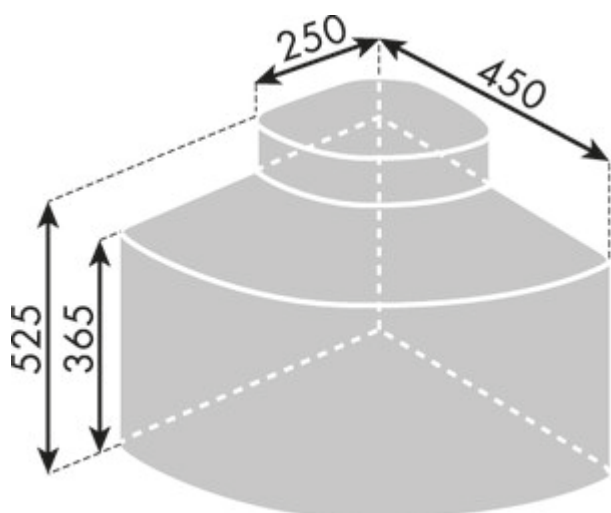

Cabbi® 3 plus

Product number: 8013173

Configuration: anthracite

Configuration options

8013173 | anthracite

- ✓ For swivel technology
- ✓ swivel technology
- ✓ 39 l

Complete with bio-lid and 4 activated charcoal filters (about one year's supply).

— waste capacity 39 (1 x 18/1 x 9/1 x 12) liters

— technology: swivel technology

— fitting: cabinet bottom/-wall

[more infos...](#)

Technical data

Article type	Waste collection system	Opening technology	swivel technology
Mounting/Fixing	cabinet bottom cabinet wall	Total volume	39 l
Cabinet width	500 mm	Volume/content container 1	18 l
Material lid	plastic	Volume/content container 2	9 l
Material container	plastic	Volume/content container 3	12 l
Colour total cover	anthracite	Colour container lid	green
Cover	Yes	Design	For swivel technology
Lid type(s)	Complete lid	Volume/Content container	18/9/12
Number of containers	3	Organic lid	Yes