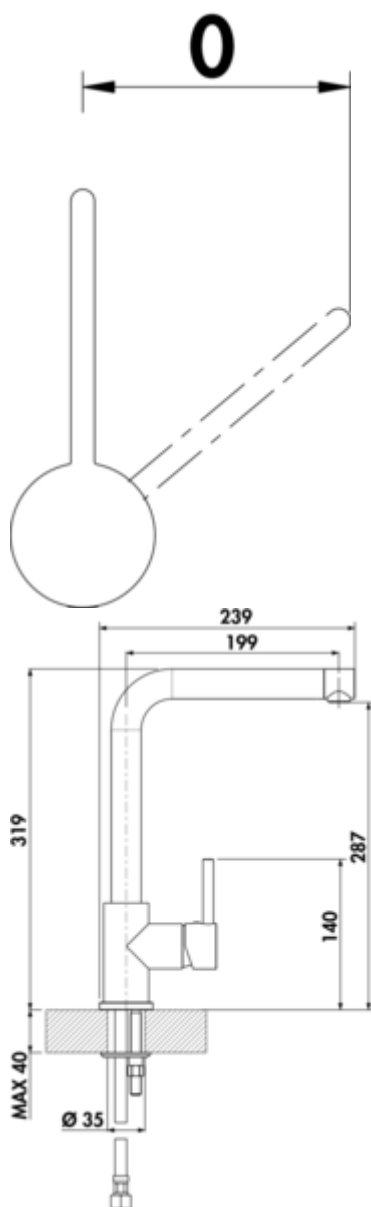

LINEA Arco 1

Product number: 5011250

Configuration: chrome, high pressure

Configuration options

- 5011250 | chrome, high pressure
- 5011251 | stainless steel finish, high pressure
- 5011254 | black matt, high pressure
- 5011255 | graphite, high pressure
- 5011257 | chrome, low pressure
- 5011258 | stainless steel finish, low pressure
- 5011259 | black matt, low pressure
- 5011260 | graphite, low pressure
- 5011270 | copper coloured, high pressure

- ✓ Sink faucet
- ✓ high pressure
- ✓ with swivelling outlet

Single lever faucet. With swivelling outlet, side lever, laminar aerator and ceramic cartridge.

- swivel range 360°
- drill Ø 35 mm
- corresponds to the German and European drinking water regulation/directive

BELGAQUA

[more infos...](#)

Technical data

Article type	Sink faucet	Type of fitting	Single lever faucet
Brand	LINEA	Operating pressure	high pressure
Number of handles	1	Material	brass
Total installation height	319 mm	Worktop thickness	40 mm
Height	319 mm	Number of tap holes	1
Outreach	199 mm	Cartridge size	35 mm
Outlet	with swivelling outlet	Flow rate at 3 bar (cold)	7,2 l/min
Discharge height	287 mm	Flow rate at 3 bar (hot)	7,18 l/min
Operating mode	Lever	Flow rate at 3 bar (mix)	8,53 l/min
Drilling diameter	35 mm	Connection type	G 3/8" F
Handle position	side lever	Connection size	DN 15
Cartridge with ceramic sealing discs	Yes	Connection hoses	450 mm
Swivel range outlet	360°		