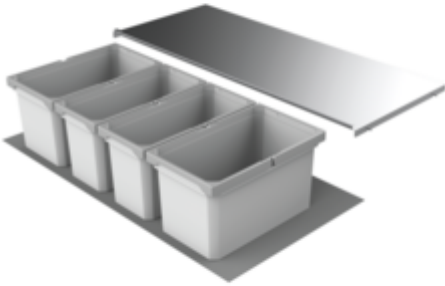

Cox[®] Box 235 S/1000-4

Product number: 8012440

Configuration: light grey

Configuration options

8012440 | light grey

- ✓ Existing pull-outs
- ✓ full pull-out
- ✓ 46 l

For installation on existing pull-outs. With non-slip inlay mat and fixed complete lid.

— waste capacity 46 (2x13 + 2x10) liters

— bucket height 216 mm

— total height 235 mm

— The complete lid can be mounted behind the top front to save space.

— suitable for Cox Work[®] utensils box

[more infos...](#)

Technical data

Article type	Waste collection system	Number of containers	4
Height	235 mm	Opening technology	full pull-out
Width	1.000 mm	Total volume	46 l
Mounting/Fixing	on existing pull-outs	Volume/content container 1	13 l
Cabinet width	1000 mm	Volume/content container 2	13 l
Shape	angular	Volume/content container 3	10 l
More parts	non-slip inlay mat	Volume/content container 4	10 l
Material lid	metal	Design	Existing pull-outs
Material container	plastic	Volume/Content container	13/13/10/10
Colour total cover	silver	Retractable total cover	No
Cover	Yes	Bucket height	216 mm
Lid type(s)	Complete lid		

Accessories

8012342 Closing-lid, Accessory, light grey, for 13/ 16/ 22/ 28 liters

Spare Parts

8012353	Anti-slide mat 2, Equipment for cabinets, up to 1200 mm cabinets, W 1100, D 480 mm, light grey
8012330	Cox [®] system container, Single bucket, light grey, 13 liters
8012329	Cox [®] system container, Single bucket, light grey, 10 liters
8012349	Complete lid, Accessory, silver