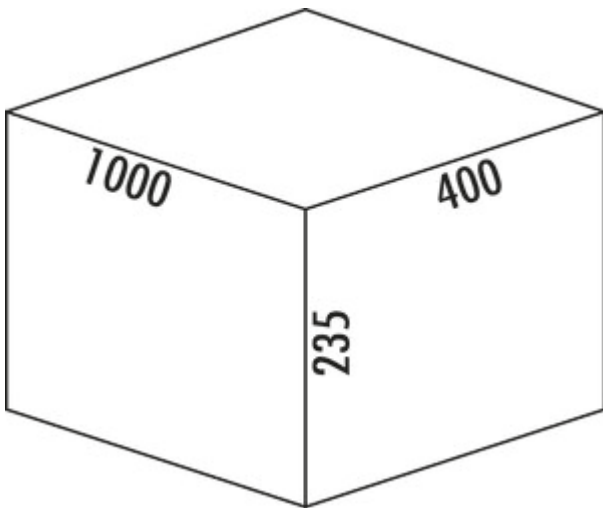

Cox[®] Box 235 S/1000-4

Product number: 8012440

Configuration: light grey

Configuration options

8012440 | light grey

- ✓ Existing pull-outs
- ✓ full pull-out
- ✓ 46 l

For installation on existing pull-outs. With non-slip inlay mat and fixed complete lid.

— waste capacity 46 (2x13 + 2x10) liters

— bucket height 216 mm

— total height 235 mm

— The complete lid can be mounted behind the top front to save space.

— suitable for Cox Work[®] utensils box

[more infos...](#)

Technical data

Article type	Waste collection system	Number of containers	4
Height	235 mm	Opening technology	full pull-out
Width	1.000 mm	Total volume	46 l
Mounting/Fixing	on existing pull-outs	Volume/content container 1	13 l
Cabinet width	1000 mm	Volume/content container 2	13 l
Shape	angular	Volume/content container 3	10 l
More parts	non-slip inlay mat	Volume/content container 4	10 l
Material lid	metal	Design	Existing pull-outs
Material container	plastic	Volume/Content container	13/13/10/10
Colour total cover	silver	Retractable total cover	No
Cover	Yes	Bucket height	216 mm
Lid type(s)	Complete lid		