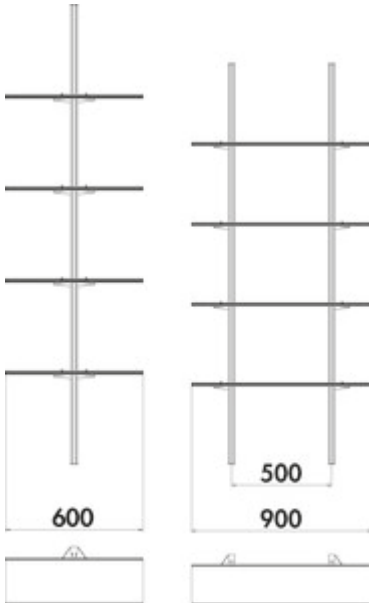

transFORM set 3

Product number: 8041256
 Configuration: black matt

Configuration options
 8041256 | black matt

✓ Rail system

Shelf system. Powder-coated.

Set consisting of:

- 2 transFORM profile, L 1800 mm (8041245)
- 2 transFORM shelf supports (8041231)
- 4 colour-changing LED strips, L 2600 mm, 20.3 W/12 V (7061300)
- 1 FW function converter, 60 W, 6-way distributor (7061273)
- 1 1-channel colour change remote control (7061285)

Maximum shelf width with single profile strip 600 mm.

Shelves not included in the scope of delivery.

[more infos...](#)

Technical data

Article type	Rail system	Surface/coating	powder coated
Note	maximum shelf width with single profile strip 600 mm Shelves not included in the scope of delivery	Consisting of	2 transFORM profile, L 1800 mm (8041245) 2 transFORM shelf supports (8041231) 4 colour-changing LED strips, L 2600 mm, 20.3 W/12 V (7061300) 1 FW function converter, 60 W, 6-way distributor (7061273) 1 1-channel colour change remote control (7061285)