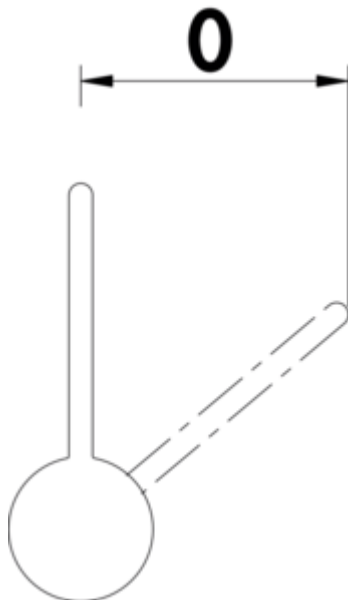

SERVIZIO Namor® 5 window fitting

Product number: 5025042

Configuration: stainless steel, high pressure

Configuration options

5025042 | stainless steel, high pressure

5025043 | black matt, high pressure

- ✓ Sink faucet
- ✓ high pressure
- ✓ with swivelling outlet

Single lever faucet. With swivelling outlet, side lever, laminar aerator and ceramic cartridge.

— height when tilted only 25 mm

— swivel range 120°

— drill Ø 35 mm

— corresponds to the German and European drinking water regulation/directive

[more infos...](#)

Technical data

Article type	Sink faucet	Swivel range outlet	120°
Brand	SERVIZIO	Beam type	Laminar beam
Number of handles	1	Type of fitting	Single lever faucet
Height	360 mm	Operating pressure	high pressure
Outreach	213 mm	Width	48 mm
Outlet	with swivelling outlet	Material	stainless steel
Discharge height	229 mm	Window fitting	Yes
Operating mode	Lever	Swivel range handle	0 °
Drilling diameter	35 mm	ECO function	energy-saving cold start function
Handle position	side lever	Height tilted	25 mm
Lever length	106 mm	Connection hoses	800 mm
Cartridge with ceramic sealing discs	Yes		