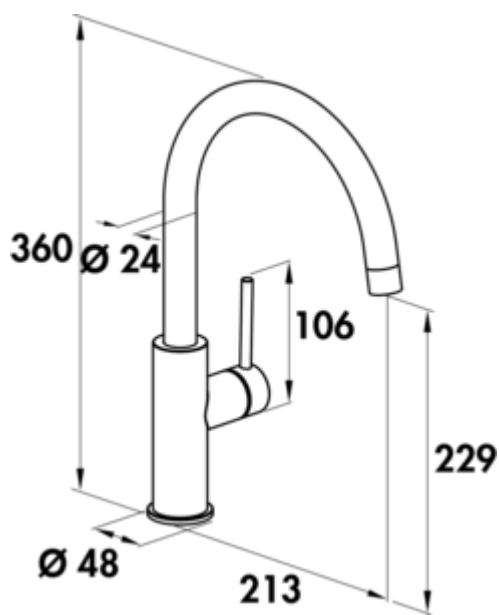

SERVIZIO Namor® 5 window fitting

Product number: 5025042

Configuration: stainless steel, high pressure

Configuration options

5025042 | stainless steel, high pressure

5025043 | black matt, high pressure

- ✓ Sink faucet
- ✓ high pressure
- ✓ with swivelling outlet

Single lever faucet. With swivelling outlet, side lever, laminar aerator and ceramic cartridge.

— height when tilted only 25 mm

— swivel range 120°

— drill Ø 35 mm

— corresponds to the German and European drinking water regulation/directive

[more infos...](#)

Technical data

Article type	Sink faucet	Swivel range outlet	120°
Brand	SERVIZIO	Beam type	Laminar beam
Number of handles	1	Type of fitting	Single lever faucet
Height	360 mm	Operating pressure	high pressure
Outreach	213 mm	Width	48 mm
Outlet	with swivelling outlet	Material	stainless steel
Discharge height	229 mm	Window fitting	Yes
Operating mode	Lever	Swivel range handle	0 °
Drilling diameter	35 mm	ECO function	energy-saving cold start function
Handle position	side lever	Height tilted	25 mm
Lever length	106 mm	Connection hoses	800 mm
Cartridge with ceramic sealing discs	Yes		