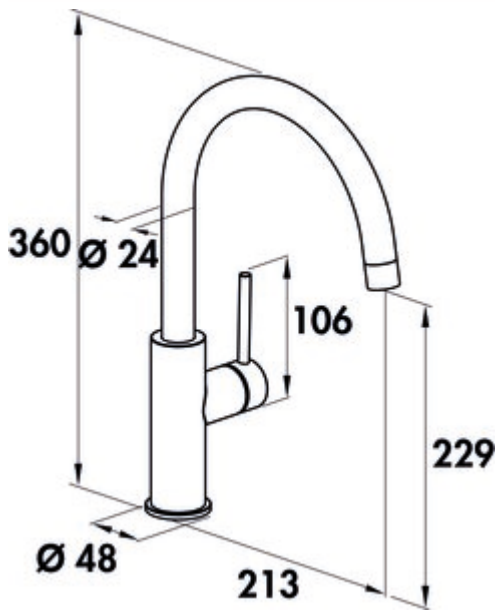

SERVIZIO Namor[®] 5 window fitting

Product number: 5025042

Configuration: stainless steel, high pressure

Configuration options

5025042 | stainless steel, high pressure

5025043 | black matt, high pressure

- ✓ Sink faucet
- ✓ high pressure
- ✓ with swivelling outlet

Single lever faucet. With swivelling outlet, side lever, laminar aerator and ceramic cartridge.

— height when tilted only 25 mm

— swivel range 120°

— drill Ø 35 mm

— corresponds to the German and European drinking water regulation/directive

[more infos...](#)

Technical data

Article type	Sink faucet	Swivel range outlet	120°
Brand	SERVIZIO	Beam type	Laminar beam
Number of handles	1	Type of fitting	Single lever faucet
Height	360 mm	Operating pressure	high pressure
Outreach	213 mm	Width	48 mm
Outlet	with swivelling outlet	Material	stainless steel
Discharge height	229 mm	Window fitting	Yes
Operating mode	Lever	Swivel range handle	0 °
Drilling diameter	35 mm	ECO function	energy-saving cold start function
Handle position	side lever	Height tilted	25 mm
Lever length	106 mm	Connection hoses	800 mm
Cartridge with ceramic sealing discs	Yes		