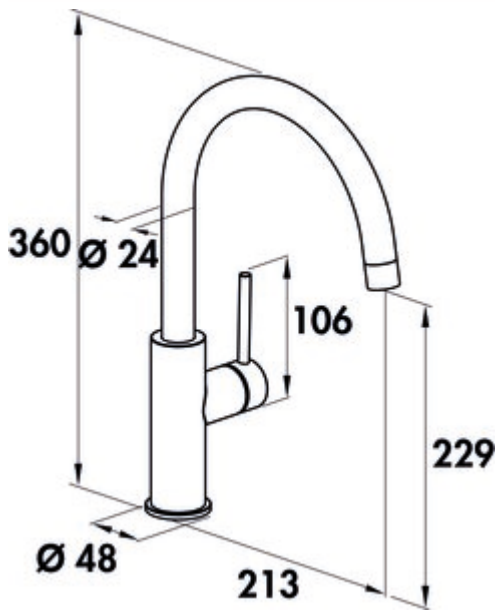

SERVIZIO Namor® 5 window fitting

Product number: 5025042

Configuration: stainless steel, high pressure

Configuration options

5025042 | stainless steel, high pressure

5025043 | black matt, high pressure

- ✓ Sink faucet
- ✓ high pressure
- ✓ Swivelling

Single lever faucet. With swivelling outlet, side lever, laminar aerator and ceramic cartridge.

- height when tilted only 25 mm
- swivel range 120°
- drill Ø 35 mm
- corresponds to the German and European drinking water regulation/directive

[more infos...](#)

Technical data

Article type	Sink faucet	Beam type	Laminar beam
Brand	SERVIZIO	Kundendienst	Germany, Austria, Netherlands
Number of handles	1	Type of fitting	Single lever faucet
Outreach	213 mm	Operating pressure	high pressure
Outlet	Swivelling	Width	48 mm
Discharge height	229 mm	Material	stainless steel
Operating mode	Lever	Window fitting	Yes
Drilling diameter	35 mm	Swivel range handle	0 °
Lever length	106 mm	ECO function	energy-saving cold start function
Warranty	5-year Naber warranty (except for wear parts); the general warranty conditions of Naber GmbH apply.	Height tilted	25 mm
Cartridge with ceramic sealing discs	Yes	Connection hoses	800 mm
Swivel range outlet	120°		